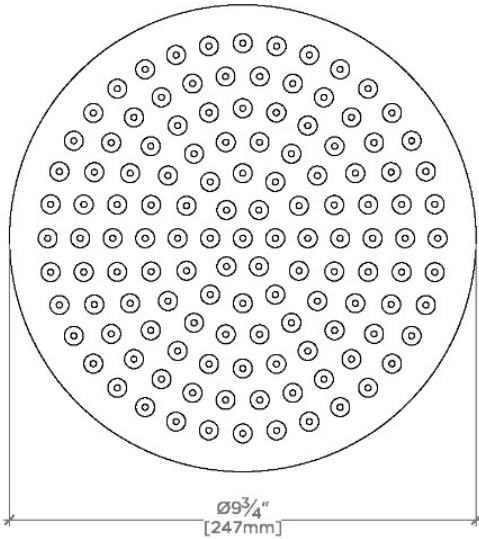

### TECHNICAL DETAILS

Adjustable Versus Fixed Spray: Fixed  
Fittings Hole Diameter: 1 1/4"  
Inlet Connection Size: 1/2"  
Inlet Connection Type: Male NPT  
Pivot: Y  
Primary Material: Brass  
Restricted Maximum Flow Rate: 1.75 gpm  
Water Pressure Maximum: 85.0 psi  
Water Pressure Minimum: 20.0 psi  
Water Pressure Recommended: 45.0 psi

### PRODUCT FEATURES

Made of Brass

Features a swivel 10" rain showerhead with easy clean rubber nozzles

Includes a 12" ceiling mounted shower arm

Stocked in Brass, Chrome, Nickel and Matte Nickel

Rain showerhead available in 1.75gpm (6.6L/min) flow rate

### PRODUCT (NOTES)

**.25**

**PTS201**

.25 10" Rain Showerhead with 12" Ceiling Mounted Shower Arm

CEILING VIEW

SCALE: 3"=1'-0"

STYLE NO.	DIM "A"	DIM "B"
LVS200	10 <sup>5</sup> / <sub>16</sub> " [261mm]	6 <sup>9</sup> / <sub>16</sub> " [167mm]
PTS200		
LVS201	16 <sup>5</sup> / <sub>16</sub> " [414mm]	12 <sup>9</sup> / <sub>16</sub> " [319mm]
PTS201		
LVS202	22 <sup>5</sup> / <sub>16</sub> " [566mm]	18 <sup>9</sup> / <sub>16</sub> " [472mm]
PTS202		

FRONT VIEW

SCALE: 3"=1'-0"

SIDE VIEW

SCALE: 3"=1'-0"