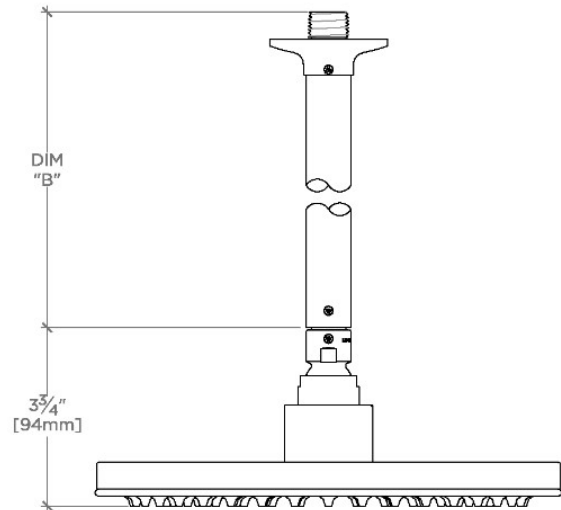

### TECHNICAL DETAILS

Adjustable Versus Fixed Spray: Fixed  
Fittings Hole Diameter: 1 1/4"  
Inlet Connection Size: 1/2"  
Inlet Connection Type: Male NPT  
Pivot: Y  
Primary Material: Brass  
Restricted Maximum Flow Rate: 1.75 gpm  
Water Pressure Maximum: 85.0 psi  
Water Pressure Minimum: 20.0 psi  
Water Pressure Recommended: 45.0 psi

### PRODUCT FEATURES

Made of Brass

Features a swivel 10" rain showerhead with easy clean rubber nozzles

Includes a 12" ceiling mounted shower arm

Stocked in Brass, Chrome, Nickel and Matte Nickel

Rain showerhead available in 1.75gpm (6.6L/min) flow rate

### PRODUCT (NOTES)

**.25**

**PTS201**

.25 10" Rain Showerhead with 12" Ceiling Mounted Shower Arm

CEILING VIEW

SCALE: 3"=1'-0"

STYLE NO.	DIM "A"	DIM "B"
LVS200	10 <sup>5</sup> / <sub>16</sub> " [261mm]	6 <sup>9</sup> / <sub>16</sub> " [167mm]
PTS200		
LVS201	16 <sup>5</sup> / <sub>16</sub> " [414mm]	12 <sup>9</sup> / <sub>16</sub> " [319mm]
PTS201		
LVS202	22 <sup>5</sup> / <sub>16</sub> " [566mm]	18 <sup>9</sup> / <sub>16</sub> " [472mm]
PTS202		

FRONT VIEW

SCALE: 3"=1'-0"

SIDE VIEW

SCALE: 3"=1'-0"