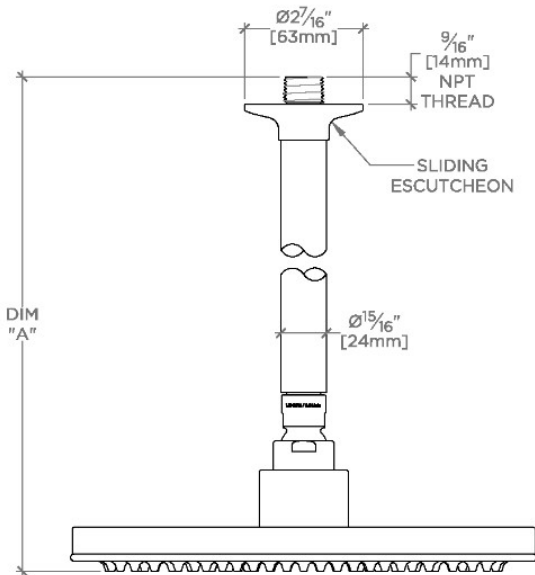

### TECHNICAL DETAILS

Adjustable Versus Fixed Spray: Fixed  
Fittings Hole Diameter: 1 1/4"  
Inlet Connection Size: 1/2"  
Inlet Connection Type: Male NPT  
Pivot: Y  
Primary Material: Brass  
Restricted Maximum Flow Rate: 1.75 gpm  
Water Pressure Maximum: 85.0 psi  
Water Pressure Minimum: 20.0 psi  
Water Pressure Recommended: 45.0 psi

### PRODUCT FEATURES

Made of Brass

Features a swivel 10" rain showerhead with easy clean rubber nozzles

Includes a 12" ceiling mounted shower arm

Stocked in Brass, Chrome, Nickel and Matte Nickel

Rain showerhead available in 1.75gpm (6.6L/min) flow rate

### PRODUCT (NOTES)

**.25**

**PTS201**

.25 10" Rain Showerhead with 12" Ceiling Mounted Shower Arm

CEILING VIEW

SCALE: 3"=1'-0"

STYLE NO.	DIM "A"	DIM "B"
LVS200	10 <sup>5</sup> / <sub>16</sub> " [261mm]	6 <sup>9</sup> / <sub>16</sub> " [167mm]
PTS200		
LVS201	16 <sup>5</sup> / <sub>16</sub> " [414mm]	12 <sup>9</sup> / <sub>16</sub> " [319mm]
PTS201		
LVS202	22 <sup>5</sup> / <sub>16</sub> " [566mm]	18 <sup>9</sup> / <sub>16</sub> " [472mm]
PTS202		

FRONT VIEW

SCALE: 3"=1'-0"

SIDE VIEW

SCALE: 3"=1'-0"