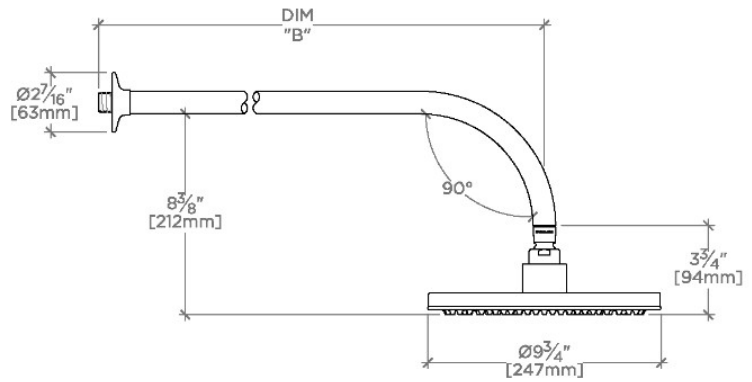

.25

PTS209

.25 10" Rain Showerhead with 22" Wall Mounted 90 Degree Shower Arm

SHOWN IN .25 10" RAIN SHOWERHEAD WITH 22" WALL MOUNTED 90 DEGREE SHOWER ARM | PTS209

TECHNICAL DETAILS

Adjustable Versus Fixed Spray: Fixed
Fittings Hole Diameter: 1 1/4"
Inlet Connection Size: 1/2"
Inlet Connection Type: Male NPT
Pivot: Y
Primary Material: Brass
Restricted Maximum Flow Rate: 1.75 gpm
Water Pressure Maximum: 85.0 psi
Water Pressure Minimum: 20.0 psi
Water Pressure Recommended: 45.0 psi

Includes a 22" wall mounted 90 degree shower arm

Stocked in Brass, Chrome, Nickel and Matte Nickel

Rain showerhead available in 1.75gpm (6.6L/min) flow rate

CERTIFICATIONS

PRODUCT (NOTES)

.25

PTS209

.25 10" Rain Showerhead with 22" Wall Mounted 90 Degree Shower Arm

TOP VIEW SCALE: 1 1/2"=1'-0"

STYLE NO.	DIM "A"	DIM "B"
LVS208	23 7/16" [595mm]	18 9/16" [472mm]
PTS208		
LVS209	27 3/8" [696mm]	22 9/16" [573mm]
PTS209		

FRONT VIEW SCALE: 1 1/2"=1'-0"

SIDE VIEW SCALE: 1 1/2"=1'-0"