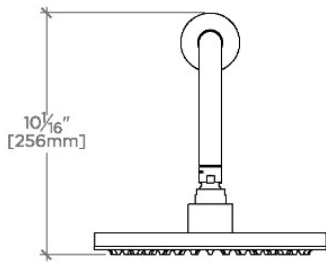

.25

PTS209

.25 10" Rain Showerhead with 22" Wall Mounted 90 Degree Shower Arm

SHOWN IN .25 10" RAIN SHOWERHEAD WITH 22" WALL MOUNTED 90 DEGREE SHOWER ARM | PTS209

TECHNICAL DETAILS

Adjustable Versus Fixed Spray: Fixed
Fittings Hole Diameter: 1 1/4"
Inlet Connection Size: 1/2"
Inlet Connection Type: Male NPT
Pivot: Y
Primary Material: Brass
Restricted Maximum Flow Rate: 1.75 gpm
Water Pressure Maximum: 85.0 psi
Water Pressure Minimum: 20.0 psi
Water Pressure Recommended: 45.0 psi

Includes a 22" wall mounted 90 degree shower arm

Stocked in Brass, Chrome, Nickel and Matte Nickel

Rain showerhead available in 1.75gpm (6.6L/min) flow rate

CERTIFICATIONS

PRODUCT (NOTES)

.25

PTS209

.25 10" Rain Showerhead with 22" Wall Mounted 90 Degree Shower Arm

TOP VIEW SCALE: 1 1/2"=1'-0"

STYLE NO.	DIM "A"	DIM "B"
LVS208	23 7/16" [595mm]	18 9/16" [472mm]
PTS208		
LVS209	27 3/8" [696mm]	22 9/16" [573mm]
PTS209		

FRONT VIEW SCALE: 1 1/2"=1'-0"

SIDE VIEW SCALE: 1 1/2"=1'-0"