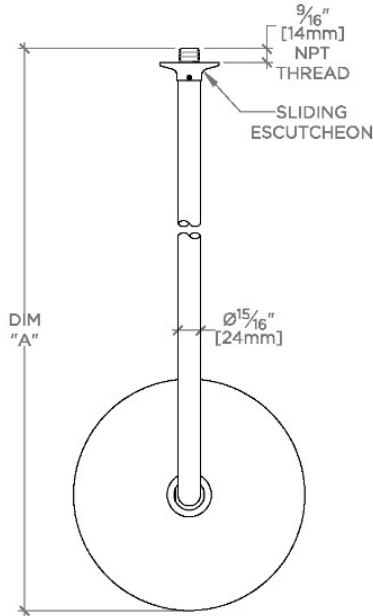

.25

PTS209

.25 10" Rain Showerhead with 22" Wall Mounted 90 Degree Shower Arm

SHOWN IN .25 10" RAIN SHOWERHEAD WITH 22" WALL MOUNTED 90 DEGREE SHOWER ARM | PTS209

TECHNICAL DETAILS

Adjustable Versus Fixed Spray: Fixed
Fittings Hole Diameter: 1 1/4"
Inlet Connection Size: 1/2"
Inlet Connection Type: Male NPT
Pivot: Y
Primary Material: Brass
Restricted Maximum Flow Rate: 1.75 gpm
Water Pressure Maximum: 85.0 psi
Water Pressure Minimum: 20.0 psi
Water Pressure Recommended: 45.0 psi

Includes a 22" wall mounted 90 degree shower arm

Stocked in Brass, Chrome, Nickel and Matte Nickel

Rain showerhead available in 1.75gpm (6.6L/min) flow rate

CERTIFICATIONS

PRODUCT (NOTES)

.25

PTS209

.25 10" Rain Showerhead with 22" Wall Mounted 90 Degree Shower Arm

TOP VIEW SCALE: 1 1/2"=1'-0"

STYLE NO.	DIM "A"	DIM "B"
LVS208	23 7/16" [595mm]	18 9/16" [472mm]
PTS208		
LVS209	27 3/8" [696mm]	22 9/16" [573mm]
PTS209		

FRONT VIEW SCALE: 1 1/2"=1'-0"

SIDE VIEW SCALE: 1 1/2"=1'-0"