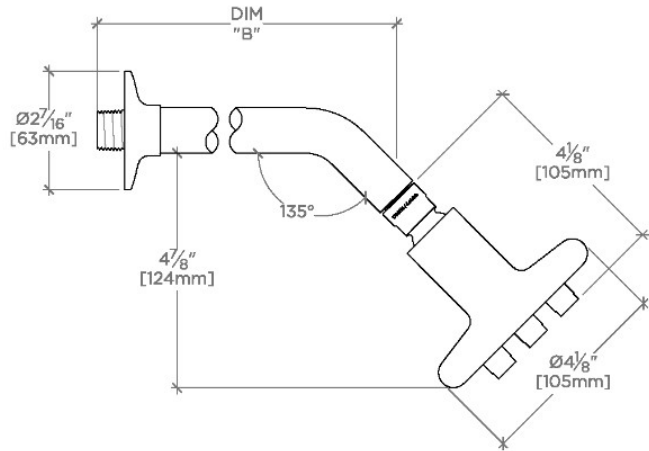

## PTS244

.25 4 1/4" Showerhead with 6" Wall Mounted 45 Degree Shower Arm

SHOWN IN .25 4 1/4" SHOWERHEAD WITH 6" WALL MOUNTED 45 DEGREE SHOWER ARM | PTS244

### TECHNICAL DETAILS

Adjustable Versus Fixed Spray: Fixed  
Fittings Hole Diameter: 1 1/4"  
Inlet Connection Size: 1/2"  
Inlet Connection Type: Male NPT  
Pivot: Y  
Primary Material: Brass  
Restricted Maximum Flow Rate: 1.75 gpm  
Water Pressure Maximum: 85.0 psi  
Water Pressure Minimum: 20.0 psi  
Water Pressure Recommended: 45.0 psi

### PRODUCT FEATURES

Made of Brass

Features a swivel 4 1/4" showerhead with seven jets

Includes a 6" wall mounted 45 degree shower arm

Stocked in Brass, Chrome and Nickel

Showerhead available in 1.75gpm (6.6L/min) flow rate

### PRODUCT (NOTES)

.25

PTS244

.25 4 1/4" Showerhead with 6" Wall Mounted 45 Degree Shower Arm

TOP VIEW SCALE: 3"=1'-0"

FRONT VIEW SCALE: 3"=1'-0"

SIDE VIEW SCALE: 3"=1'-0"

STYLE NO.	DIM "A"	DIM "B"
LVS244	10 <sup>3</sup> / <sub>16</sub> " [259mm]	6 <sup>1</sup> / <sub>4</sub> " [158mm]
PTS244		
LVS245	12 <sup>3</sup> / <sub>16</sub> " [310mm]	8 <sup>1</sup> / <sub>4</sub> " [209mm]
PTS245		