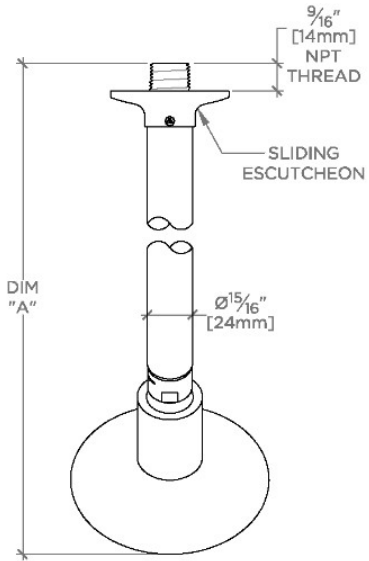

## PTS244

.25 4 1/4" Showerhead with 6" Wall Mounted 45 Degree Shower Arm

SHOWN IN .25 4 1/4" SHOWERHEAD WITH 6" WALL MOUNTED 45 DEGREE SHOWER ARM | PTS244

### TECHNICAL DETAILS

Adjustable Versus Fixed Spray: Fixed  
Fittings Hole Diameter: 1 1/4"  
Inlet Connection Size: 1/2"  
Inlet Connection Type: Male NPT  
Pivot: Y  
Primary Material: Brass  
Restricted Maximum Flow Rate: 1.75 gpm  
Water Pressure Maximum: 85.0 psi  
Water Pressure Minimum: 20.0 psi  
Water Pressure Recommended: 45.0 psi

### PRODUCT FEATURES

Made of Brass

Features a swivel 4 1/4" showerhead with seven jets

Includes a 6" wall mounted 45 degree shower arm

Stocked in Brass, Chrome and Nickel

Showerhead available in 1.75gpm (6.6L/min) flow rate

### PRODUCT (NOTES)

.25

PTS244

.25 4 1/4" Showerhead with 6" Wall Mounted 45 Degree Shower Arm

TOP VIEW SCALE: 3"=1'-0"

FRONT VIEW SCALE: 3"=1'-0"

SIDE VIEW SCALE: 3"=1'-0"

STYLE NO.	DIM "A"	DIM "B"
LVS244	10 <sup>3</sup> / <sub>16</sub> " [259mm]	6 <sup>1</sup> / <sub>4</sub> " [158mm]
PTS244		
LVS245	12 <sup>3</sup> / <sub>16</sub> " [310mm]	8 <sup>1</sup> / <sub>4</sub> " [209mm]
PTS245		