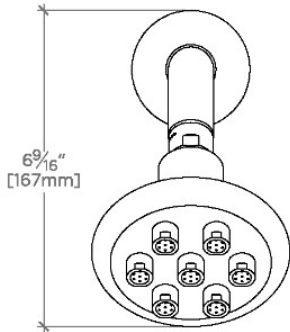

## PTS244

.25 4 1/4" Showerhead with 6" Wall Mounted 45 Degree Shower Arm

SHOWN IN .25 4 1/4" SHOWERHEAD WITH 6" WALL MOUNTED 45 DEGREE SHOWER ARM | PTS244

### TECHNICAL DETAILS

Adjustable Versus Fixed Spray: Fixed  
Fittings Hole Diameter: 1 1/4"  
Inlet Connection Size: 1/2"  
Inlet Connection Type: Male NPT  
Pivot: Y  
Primary Material: Brass  
Restricted Maximum Flow Rate: 1.75 gpm  
Water Pressure Maximum: 85.0 psi  
Water Pressure Minimum: 20.0 psi  
Water Pressure Recommended: 45.0 psi

### PRODUCT FEATURES

Made of Brass

Features a swivel 4 1/4" showerhead with seven jets

Includes a 6" wall mounted 45 degree shower arm

Stocked in Brass, Chrome and Nickel

Showerhead available in 1.75gpm (6.6L/min) flow rate

### PRODUCT (NOTES)

.25

PTS244

.25 4 1/4" Showerhead with 6" Wall Mounted 45 Degree Shower Arm

TOP VIEW SCALE: 3"=1'-0"

FRONT VIEW SCALE: 3"=1'-0"

SIDE VIEW SCALE: 3"=1'-0"

STYLE NO.	DIM "A"	DIM "B"
LVS244	10 <sup>3</sup> / <sub>16</sub> " [259mm]	6 <sup>1</sup> / <sub>4</sub> " [158mm]
PTS244		
LVS245	12 <sup>3</sup> / <sub>16</sub> " [310mm]	8 <sup>1</sup> / <sub>4</sub> " [209mm]
PTS245		