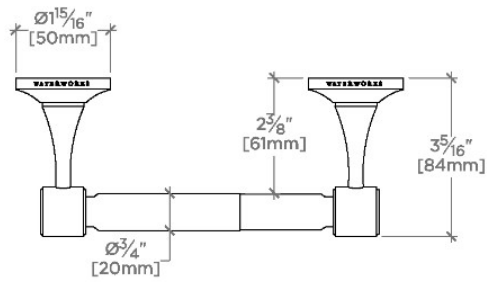

Easton Wall Mounted Paper Holder

TOP VIEW

SCALE: 3"=1'-0"

FRONT VIEW

SCALE: 3"=1'-0"

SIDE VIEW

SCALE: 3"=1'-0"