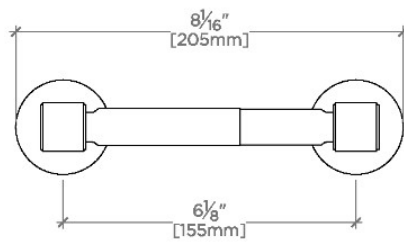

CODES & STANDARDS

PRODUCT FEATURES

All Wall Mounting Hardware Included

Brass Construction

Spring Loaded Roller

Stocked in Chrome, Nickel, Brass, and Matte Nickel

CERTIFICATIONS

PRODUCT (NOTES)

Easton Wall Mounted Paper Holder

TOP VIEW

SCALE: 3"=1'-0"

FRONT VIEW

SCALE: 3"=1'-0"

SIDE VIEW

SCALE: 3"=1'-0"