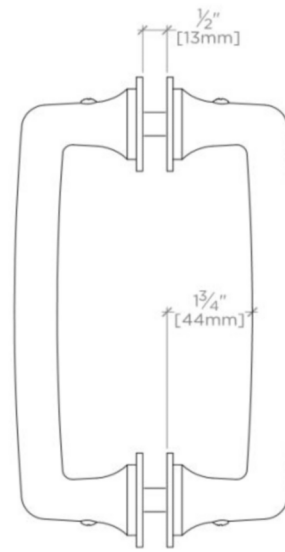

DASH

Dash 8" Back-to-Back Shower Door Pull

DSHW88

TECHNICAL DETAILS

Hardware Primary Material: Brass
Hardware Shape: Pull
Depth / Width: 2"
Length: 10"
Primary Material: Brass

INSPIRATION

A blend of art and function, Dash pays homage to design elements of the 1930s with pared-down shapes, softened curves and minimal details.

PRODUCT FEATURES

Solid Brass

Made in USA

Includes per fixing: hardware for glass mounting

DASH

DSHW88

Dash 8" Back-to-Back Shower Door Pull

TOP VIEW SCALE: 3"=1'-0"

ISO VIEW SCALE: 3"=1'-0"

FRONT VIEW SCALE: 3"=1'-0"

SIDE VIEW SCALE: 3"=1'-0"