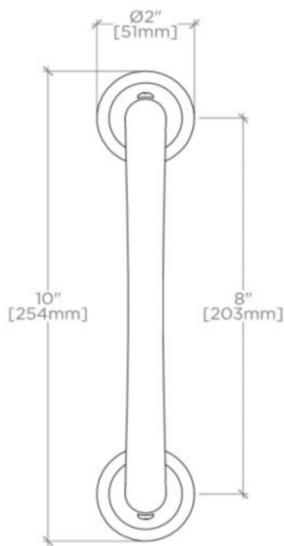

DASH

Dash 8" Back-to-Back Shower Door Pull

DSHW88

TECHNICAL DETAILS

Hardware Primary Material: Brass
Hardware Shape: Pull
Depth / Width: 2"
Length: 10"
Primary Material: Brass

INSPIRATION

A blend of art and function, Dash pays homage to design elements of the 1930s with pared-down shapes, softened curves and minimal details.

PRODUCT FEATURES

Solid Brass

Made in USA

Includes per fixing: hardware for glass mounting

DASH

DSHW88

Dash 8" Back-to-Back Shower Door Pull

TOP VIEW SCALE: 3"=1'-0"

ISO VIEW SCALE: 3"=1'-0"

FRONT VIEW SCALE: 3"=1'-0"

SIDE VIEW SCALE: 3"=1'-0"