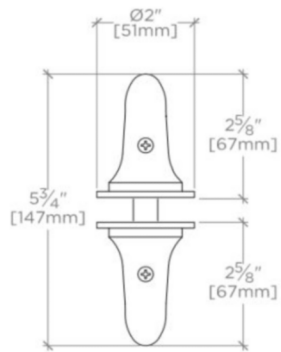

DASH

Dash 8" Back-to-Back Shower Door Pull

DSHW88

TECHNICAL DETAILS

Hardware Primary Material: Brass
Hardware Shape: Pull
Depth / Width: 2"
Length: 10"
Primary Material: Brass

INSPIRATION

A blend of art and function, Dash pays homage to design elements of the 1930s with pared-down shapes, softened curves and minimal details.

PRODUCT FEATURES

Solid Brass

Made in USA

Includes per fixing: hardware for glass mounting

DASH

DSHW88

Dash 8" Back-to-Back Shower Door Pull

TOP VIEW SCALE: 3"=1'-0"

ISO VIEW SCALE: 3"=1'-0"

FRONT VIEW SCALE: 3"=1'-0"

SIDE VIEW SCALE: 3"=1'-0"