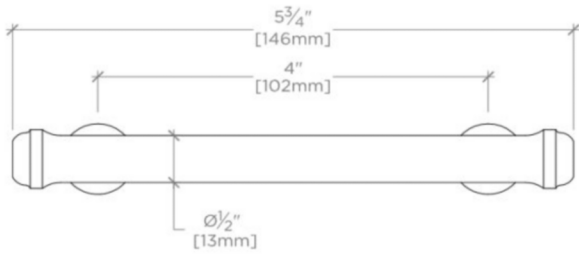

Easton 4" Pull

EAHW04

MOUNTING HARDWARE INCLUDED

STYLE #	DESCRIPTION	QTY
998945	Service Parts 8-32 x 1" Truss Head Machine Screw, Combo, Slotted	2
998946	Service Parts 8-32 x 1-1/2" Truss Head Machine Screw, Combo, Slotted	2

TOP VIEW

SCALE: 6"=1'-0"

ISO VIEW

SCALE: 6"=1'-0"

FRONT VIEW

SCALE: 6"=1'-0"

SIDE VIEW

SCALE: 6"=1'-0"