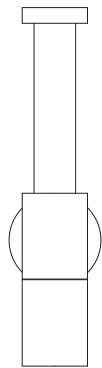

All dimensions are based on original specifications and are subject to change and variation. Please consult your Design Associate for current specifications.

TOP VIEW

ISO VIEW

FRONT VIEW

SIDE VIEW

SPECIFICATIONS:

Primary Material: Brass

Notes:

‡ Custom Finish