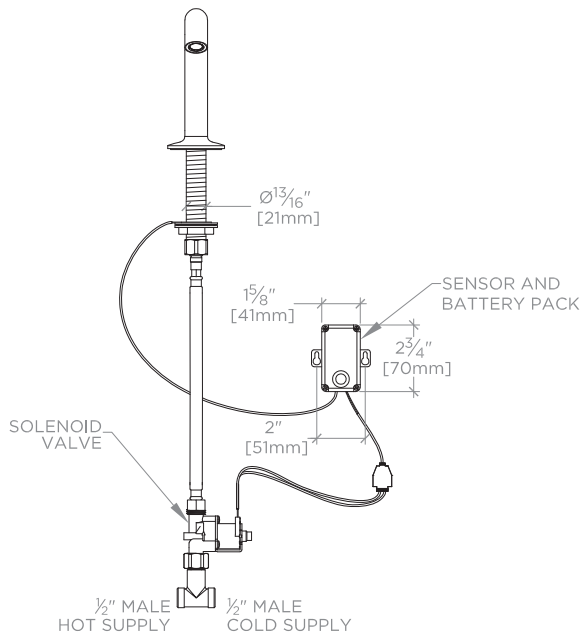

PRODUCT SUPPORT
800.927.2120
WATERWORKS.COM

.25 High Profile One Hole Deck Mounted
Handsfree Lavatory Faucet with Push Touch Drain

STYLE No. ZPLC21

All dimensions are based on original specifications and are subject to change and variation. Please consult your Design Associate for current specifications.

TOP VIEW

SCALE: 1/2"=1'-0"

FRONT VIEW

SCALE: 1/2"=1'-0"

SIDE VIEW

SCALE: 1/2"=1'-0"

SPECIFICATIONS:

- Sensor: Capacitive Touchless or Touch; 5 Sensitivity Settings
- Battery: 6 Volt, CRP2, 2 Year Life
- Fittings Hole Diameter: Ø1-3/8"
- Deck Thickness Maximum: 1-9/16"
- Drain Depth: 3/8" MIN to 2-5/8" MAX
- Drain Hole Diameter: 1-3/4"
- Drain Style: Push Touch
- Inlet Connection: 1/2" Male
- Restricted Maximum Flow Rate: 1.2gpm
- Spout Reach: 6-5/16"
- Water Pressure: 20.0 psi MIN - 85 psi MAX
- Water Pressure Recommended: 45.0 psi