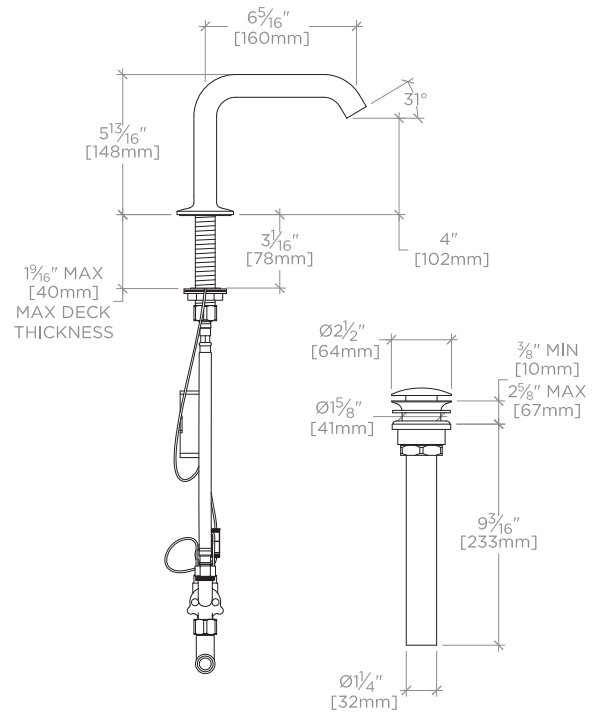

PRODUCT SUPPORT
800.927.2120
WATERWORKS.COM

.25 High Profile One Hole Deck Mounted
Handsfree Lavatory Faucet with Push Touch Drain

STYLE No. ZPLC21

All dimensions are based on original specifications and are subject to change and variation. Please consult your Design Associate for current specifications.

TOP VIEW

SCALE: 1/2"=1'-0"

FRONT VIEW

SCALE: 1/2"=1'-0"

SIDE VIEW

SCALE: 1/2"=1'-0"

SPECIFICATIONS:

- Sensor: Capacitive Touchless or Touch; 5 Sensitivity Settings
- Battery: 6 Volt, CRP2, 2 Year Life
- Fittings Hole Diameter: Ø1-3/8"
- Deck Thickness Maximum: 1-9/16"
- Drain Depth: 3/8" MIN to 2-5/8" MAX
- Drain Hole Diameter: 1-3/4"
- Drain Style: Push Touch
- Inlet Connection: 1/2" Male
- Restricted Maximum Flow Rate: 1.2gpm
- Spout Reach: 6-5/16"
- Water Pressure: 20.0 psi MIN - 85 psi MAX
- Water Pressure Recommended: 45.0 psi