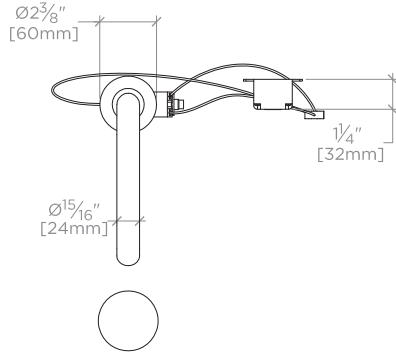

PRODUCT SUPPORT
800.927.2120
WATERWORKS.COM

.25 High Profile One Hole Deck Mounted
Handsfree Lavatory Faucet with Push Touch Drain

STYLE No. ZPLC21

All dimensions are based on original specifications and are subject to change and variation. Please consult your Design Associate for current specifications.

TOP VIEW

SCALE: 1/2"=1'-0"

FRONT VIEW

SCALE: 1/2"=1'-0"

SIDE VIEW

SCALE: 1/2"=1'-0"

SPECIFICATIONS:

- Sensor: Capacitive Touchless or Touch; 5 Sensitivity Settings
- Battery: 6 Volt, CRP2, 2 Year Life
- Fittings Hole Diameter: Ø1-3/8"
- Deck Thickness Maximum: 1-9/16"
- Drain Depth: 3/8" MIN to 2-5/8" MAX
- Drain Hole Diameter: 1-3/4"
- Drain Style: Push Touch
- Inlet Connection: 1/2" Male
- Restricted Maximum Flow Rate: 1.2gpm
- Spout Reach: 6-5/16"
- Water Pressure: 20.0 psi MIN - 85 psi MAX
- Water Pressure Recommended: 45.0 psi