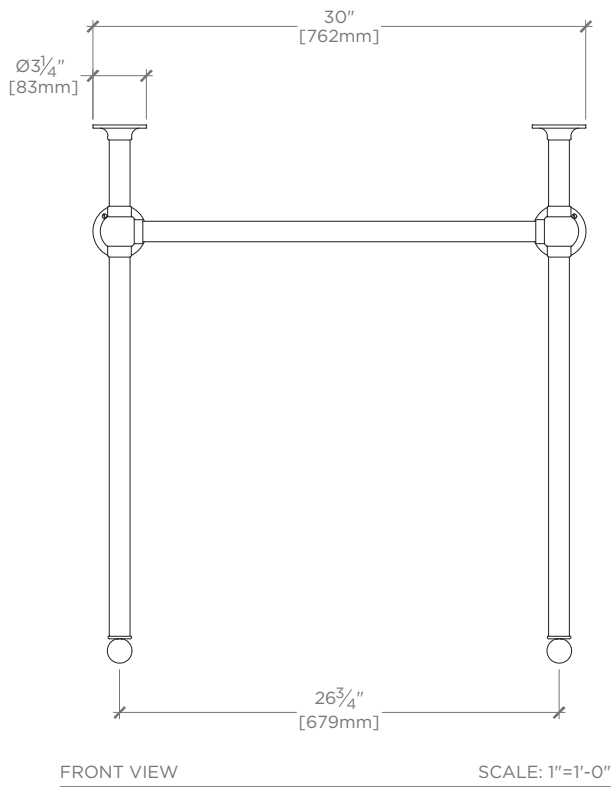

All dimensions are based on original specifications and are subject to change and variation. Please consult your Design Associate for current specifications.

SPECIFICATIONS:

Adjustable Levelers/Feet: Y
Diameter of Legs/Tubes: 1 1/4"
Installation Type: Wall Mounted
Leg Material: Metal
Sink Visibility: Y
Suggested Application: Bath