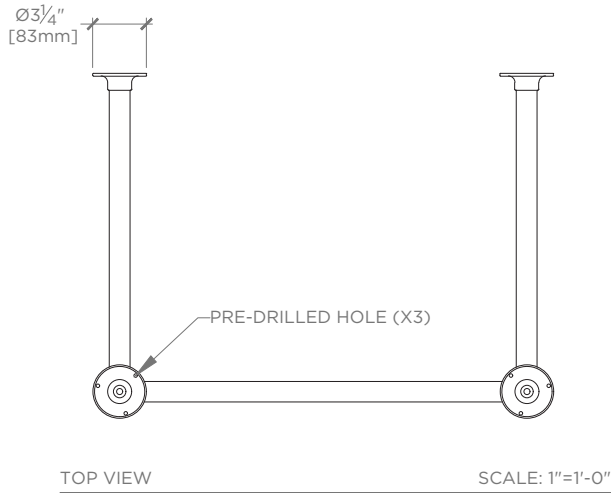

All dimensions are based on original specifications and are subject to change and variation. Please consult your Design Associate for current specifications.

SPECIFICATIONS:

Adjustable Levelers/Feet: Y
Diameter of Legs/Tubes: 1 1/4"
Installation Type: Wall Mounted
Leg Material: Metal
Sink Visibility: Y
Suggested Application: Bath