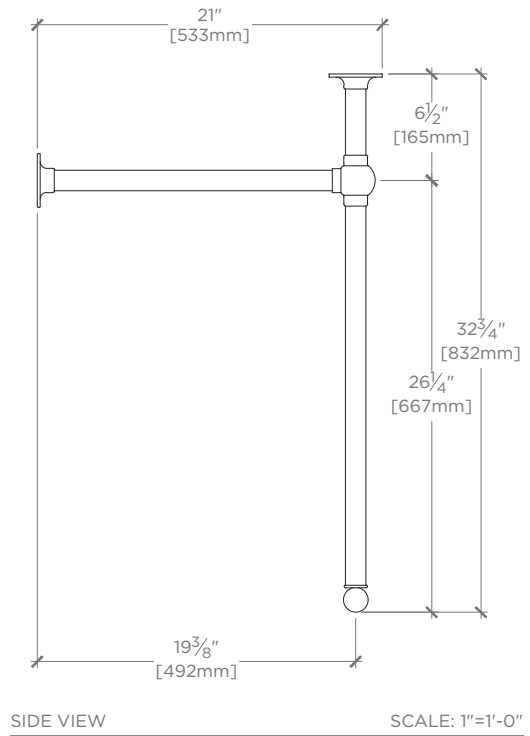

All dimensions are based on original specifications and are subject to change and variation. Please consult your Design Associate for current specifications.

SPECIFICATIONS:

Adjustable Levelers/Feet: Y
Diameter of Legs/Tubes: 1 1/4"
Installation Type: Wall Mounted
Leg Material: Metal
Sink Visibility: Y
Suggested Application: Bath