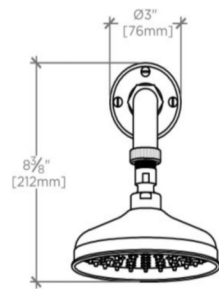

REGULATOR

RGSH01

Regulator Wall Mounted 6" Shower Rose, Arm and Flange

SHOWN IN REGULATOR WALL MOUNTED 6" SHOWER ROSE, ARM AND FLANGE | RGSH01

TECHNICAL DETAILS

Adjustable versus Fixed Spray: Fixed
Escutcheon Primary Material: Brass
Flow Restriction Options: 2.5, 2.0, 1.75, 1.5
Depth / Width: 16 1/4"
Height: 8 3/8"
Inlet Connection Size: 1/2"
Inlet Connection Type: Female NPT
Primary Material: Brass
Suggested Application: Bath
Water Pressure Maximum: 85.0 psi
Water Pressure Minimum: 20.0 psi
Water Pressure Recommended: 45.0 psi

Includes 6" metal rain head with easy clean rubber nozzles

Stocked in Nickel, Chrome and Unlacquered Brass

Standard flow rate is 2.5gpm (9.5 L/min). Also available in high efficient flow options. Contact your sales associate or call 1 (800) 899-6757 for details.

REGULATOR

RGSH01

Regulator Wall Mounted 6" Shower Rose, Arm and Flange

TOP VIEW

SCALE: 2"=1'-0"

ISO VIEW

SCALE: 2"=1'-0"

FRONT VIEW

SCALE: 2"=1'-0"

SIDE VIEW

SCALE: 2"=1'-0"