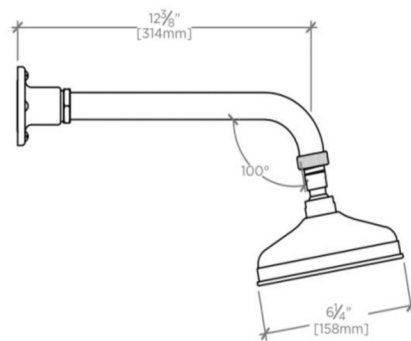

REGULATOR

RGSH01

Regulator Wall Mounted 6" Shower Rose, Arm and Flange

SHOWN IN REGULATOR WALL MOUNTED 6" SHOWER ROSE, ARM AND FLANGE | RGSH01

TECHNICAL DETAILS

Adjustable versus Fixed Spray: Fixed
Escutcheon Primary Material: Brass
Flow Restriction Options: 2.5, 2.0, 1.75, 1.5
Depth / Width: 16 1/4"
Height: 8 3/8"
Inlet Connection Size: 1/2"
Inlet Connection Type: Female NPT
Primary Material: Brass
Suggested Application: Bath
Water Pressure Maximum: 85.0 psi
Water Pressure Minimum: 20.0 psi
Water Pressure Recommended: 45.0 psi

Includes 6" metal rain head with easy clean rubber nozzles

Stocked in Nickel, Chrome and Unlacquered Brass

Standard flow rate is 2.5gpm (9.5 L/min). Also available in high efficient flow options. Contact your sales associate or call 1 (800) 899-6757 for details.

REGULATOR

RGSH01

Regulator Wall Mounted 6" Shower Rose, Arm and Flange

TOP VIEW

SCALE: 2"=1'-0"

ISO VIEW

SCALE: 2"=1'-0"

FRONT VIEW

SCALE: 2"=1'-0"

SIDE VIEW

SCALE: 2"=1'-0"