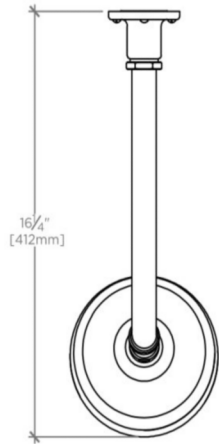

REGULATOR

RGSH01

Regulator Wall Mounted 6" Shower Rose, Arm and Flange

SHOWN IN REGULATOR WALL MOUNTED 6" SHOWER ROSE, ARM AND FLANGE | RGSH01

TECHNICAL DETAILS

Adjustable versus Fixed Spray: Fixed
Escutcheon Primary Material: Brass
Flow Restriction Options: 2.5, 2.0, 1.75, 1.5
Depth / Width: 16 1/4"
Height: 8 3/8"
Inlet Connection Size: 1/2"
Inlet Connection Type: Female NPT
Primary Material: Brass
Suggested Application: Bath
Water Pressure Maximum: 85.0 psi
Water Pressure Minimum: 20.0 psi
Water Pressure Recommended: 45.0 psi

Includes 6" metal rain head with easy clean rubber nozzles

Stocked in Nickel, Chrome and Unlacquered Brass

Standard flow rate is 2.5gpm (9.5 L/min). Also available in high efficient flow options. Contact your sales associate or call 1 (800) 899-6757 for details.

REGULATOR

RGSH01

Regulator Wall Mounted 6" Shower Rose, Arm and Flange

TOP VIEW

SCALE: 2"=1'-0"

ISO VIEW

SCALE: 2"=1'-0"

FRONT VIEW

SCALE: 2"=1'-0"

SIDE VIEW

SCALE: 2"=1'-0"