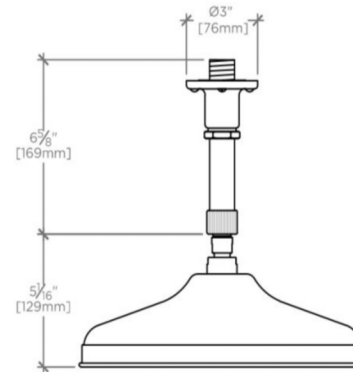

REGULATOR

RGSH20

Regulator Ceiling Mounted 12" Shower Rose, Arm and Flange

SHOWN IN REGULATOR CEILING MOUNTED 12" SHOWER ROSE, ARM AND FLANGE| RGSH20

TECHNICAL DETAILS

Adjustable versus Fixed Spray: Fixed
Escutcheon Primary Material: Brass
Flow Restriction Options: 2.5, 2.0, 1.75, 1.5
Depth / Width: 12"
Height: 12"
Inlet Connection Size: 3/4"
Inlet Connection Type: Male NPT
Length: 12"
Primary Material: Brass
Suggested Application: Bath
Water Pressure Maximum: 85.0 psi
Water Pressure Minimum: 20.0 psi
Water Pressure Recommended: 45.0 psi

Includes 12" metal rain head with easy clean rubber nozzles

Stocked in Nickel, Chrome and Unlacquered Brass

Standard flow rate is 2.5gpm (9.5 L/min). Also available in high efficient flow options. Contact your sales associate or call 1 (800) 899-6757 for details.

REGULATOR

RGSH20

Regulator Ceiling Mounted 12" Shower Rose, Arm and Flange

TOP VIEW

SCALE: 2"=1'-0"

ISO VIEW

SCALE: 2"=1'-0"

FRONT VIEW

SCALE: 2"=1'-0"

SIDE VIEW

SCALE: 2"=1'-0"