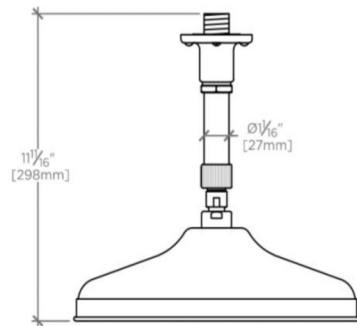

REGULATOR

RGSH20

Regulator Ceiling Mounted 12" Shower Rose, Arm and Flange

SHOWN IN REGULATOR CEILING MOUNTED 12" SHOWER ROSE, ARM AND FLANGE| RGSH20

TECHNICAL DETAILS

Adjustable versus Fixed Spray: Fixed
Escutcheon Primary Material: Brass
Flow Restriction Options: 2.5, 2.0, 1.75, 1.5
Depth / Width: 12"
Height: 12"
Inlet Connection Size: 3/4"
Inlet Connection Type: Male NPT
Length: 12"
Primary Material: Brass
Suggested Application: Bath
Water Pressure Maximum: 85.0 psi
Water Pressure Minimum: 20.0 psi
Water Pressure Recommended: 45.0 psi

Includes 12" metal rain head with easy clean rubber nozzles

Stocked in Nickel, Chrome and Unlacquered Brass

Standard flow rate is 2.5gpm (9.5 L/min). Also available in high efficient flow options. Contact your sales associate or call 1 (800) 899-6757 for details.

REGULATOR

RGSH20

Regulator Ceiling Mounted 12" Shower Rose, Arm and Flange

TOP VIEW

SCALE: 2"=1'-0"

ISO VIEW

SCALE: 2"=1'-0"

FRONT VIEW

SCALE: 2"=1'-0"

SIDE VIEW

SCALE: 2"=1'-0"