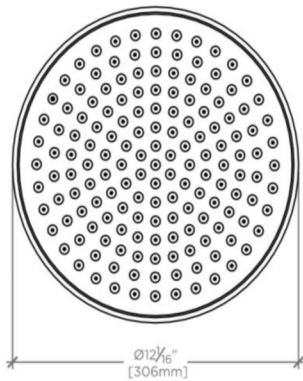

REGULATOR

RGSH20

Regulator Ceiling Mounted 12" Shower Rose, Arm and Flange

SHOWN IN REGULATOR CEILING MOUNTED 12" SHOWER ROSE, ARM AND FLANGE| RGSH20

TECHNICAL DETAILS

Adjustable versus Fixed Spray: Fixed
Escutcheon Primary Material: Brass
Flow Restriction Options: 2.5, 2.0, 1.75, 1.5
Depth / Width: 12"
Height: 12"
Inlet Connection Size: 3/4"
Inlet Connection Type: Male NPT
Length: 12"
Primary Material: Brass
Suggested Application: Bath
Water Pressure Maximum: 85.0 psi
Water Pressure Minimum: 20.0 psi
Water Pressure Recommended: 45.0 psi

Includes 12" metal rain head with easy clean rubber nozzles

Stocked in Nickel, Chrome and Unlacquered Brass

Standard flow rate is 2.5gpm (9.5 L/min). Also available in high efficient flow options. Contact your sales associate or call 1 (800) 899-6757 for details.

REGULATOR

RGSH20

Regulator Ceiling Mounted 12" Shower Rose, Arm and Flange

TOP VIEW

SCALE: 2"=1'-0"

ISO VIEW

SCALE: 2"=1'-0"

FRONT VIEW

SCALE: 2"=1'-0"

SIDE VIEW

SCALE: 2"=1'-0"