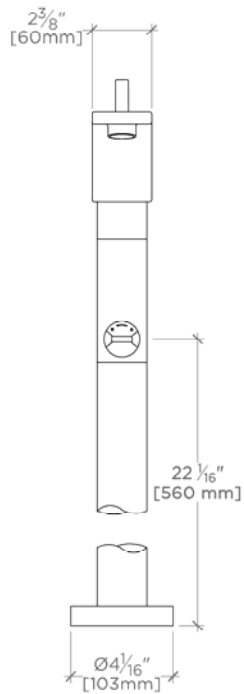

PRODUCT SUPPORT  
800.927.2120  
WATERWORKS.COM

Exposed Floor Mounted Tub Filler 30" High

*All dimensions are based on original specifications and are subject to change and variation. Please consult your Design Associate for current specifications.*

TOP VIEW

FRONT VIEW

SIDE VIEW

**SPECIFICATIONS:**

Fittings Hole Diameter: Ø3-7/8" [98mm]  
Handshower Hose Length: 59" [1500mm]  
Inlet Connection Size & Type: 1/2" Female NPT  
Integrated Diverter: Yes  
Water Pressure Maximum: 80psi [5.5 bar]  
Water Pressure Minimum: 20psi [1.5 bar]  
Water Pressure Recommended: 45psi [3 bar]