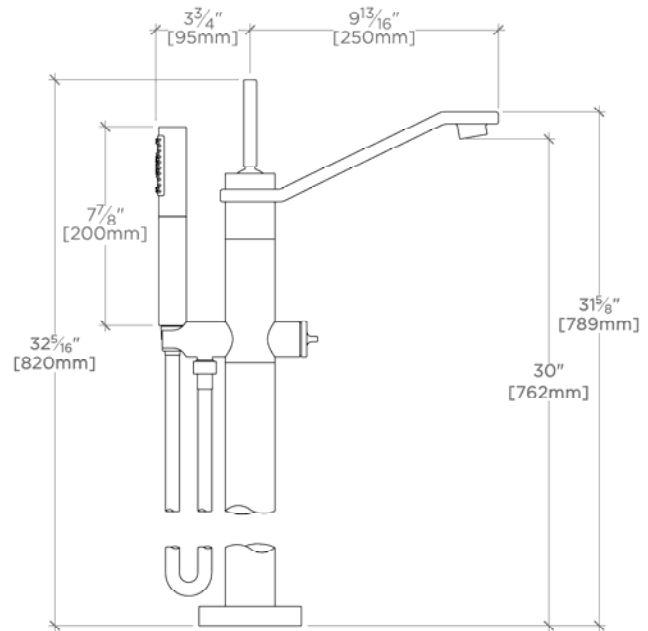

PRODUCT SUPPORT  
800.927.2120  
WATERWORKS.COM

Exposed Floor Mounted Tub Filler 30" High

*All dimensions are based on original specifications and are subject to change and variation. Please consult your Design Associate for current specifications.*

TOP VIEW

FRONT VIEW

SIDE VIEW

**SPECIFICATIONS:**

Fittings Hole Diameter: Ø3-7/8" [98mm]  
Handshower Hose Length: 59" [1500mm]  
Inlet Connection Size & Type: 1/2" Female NPT  
Integrated Diverter: Yes  
Water Pressure Maximum: 80psi [5.5 bar]  
Water Pressure Minimum: 20psi [1.5 bar]  
Water Pressure Recommended: 45psi [3 bar]