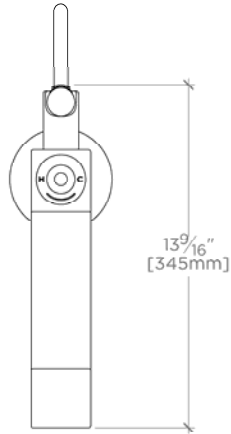

PRODUCT SUPPORT  
800.927.2120  
WATERWORKS.COM

Exposed Floor Mounted Tub Filler 30" High

*All dimensions are based on original specifications and are subject to change and variation. Please consult your Design Associate for current specifications.*

TOP VIEW

FRONT VIEW

SIDE VIEW

**SPECIFICATIONS:**

Fittings Hole Diameter: Ø3-7/8" [98mm]  
Handshower Hose Length: 59" [1500mm]  
Inlet Connection Size & Type: 1/2" Female NPT  
Integrated Diverter: Yes  
Water Pressure Maximum: 80psi [5.5 bar]  
Water Pressure Minimum: 20psi [1.5 bar]  
Water Pressure Recommended: 45psi [3 bar]