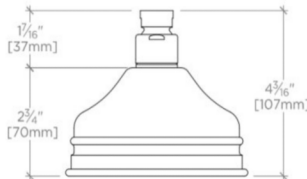

### TECHNICAL DETAILS

Adjustable versus Fixed Spray: Fixed Spray  
Diameter of Head: 5 1/8"  
Flow Restriction Options: 2.0, 1.75, 1.5  
Depth / Width: 5 1/8"  
Height: 4 3/16"  
Inlet Connection Size: 1/2"  
Inlet Connection Type: Female Threads  
Integrated Diverter: N  
Length: 5 1/8"  
Pivot: Y  
Primary Material: Brass  
Suggested Application: Bath  
Water Pressure Maximum: 85.0 psi  
Water Pressure Minimum: 25.0 psi  
Water Pressure Recommended: 45.0 psi

### PRODUCT FEATURES

Add elegant utility and a gently refreshing rainfall effect to your daily ritual with an exquisitely proportioned Universal showerhead

Stocked in 2.0gpm (7.6 L/min) and 1.75gpm (6.6 L/min). State of California requires 1.75gpm (6.6 L/min) to comply with their water conservation requirements. Other flow options are available to order, contact your sales associate or call 1 (800) 899-6757 for details.

## UNIVERSAL

Universal 5" Shower Rose

UNSH32

TOP VIEW SCALE: 3"=1'-0"

ISO VIEW SCALE: 3"=1'-0"

FRONT VIEW SCALE: 3"=1'-0"

SIDE VIEW SCALE: 3"=1'-0"