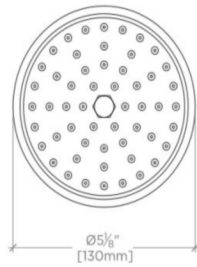

### TECHNICAL DETAILS

Adjustable versus Fixed Spray: Fixed Spray  
Diameter of Head: 5 1/8"  
Flow Restriction Options: 2.0, 1.75, 1.5  
Depth / Width: 5 1/8"  
Height: 4 3/16"  
Inlet Connection Size: 1/2"  
Inlet Connection Type: Female Threads  
Integrated Diverter: N  
Length: 5 1/8"  
Pivot: Y  
Primary Material: Brass  
Suggested Application: Bath  
Water Pressure Maximum: 85.0 psi  
Water Pressure Minimum: 25.0 psi  
Water Pressure Recommended: 45.0 psi

### PRODUCT FEATURES

Add elegant utility and a gently refreshing rainfall effect to your daily ritual with an exquisitely proportioned Universal showerhead

Stocked in 2.0gpm (7.6 L/min) and 1.75gpm (6.6 L/min). State of California requires 1.75gpm (6.6 L/min) to comply with their water conservation requirements. Other flow options are available to order, contact your sales associate or call 1 (800) 899-6757 for details.

## UNIVERSAL

Universal 5" Shower Rose

UNSH32

TOP VIEW SCALE: 3"=1'-0"

ISO VIEW SCALE: 3"=1'-0"

FRONT VIEW SCALE: 3"=1'-0"

SIDE VIEW SCALE: 3"=1'-0"