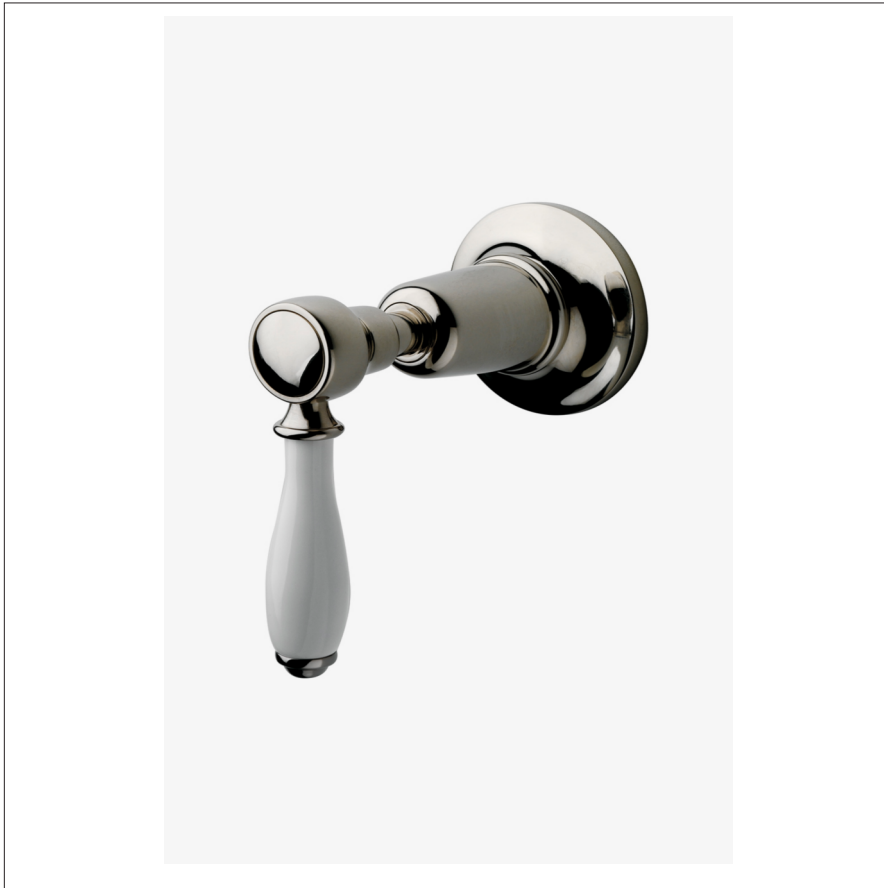

EASTON

EAVC43

Easton Classic Volume Control Valve Trim with White Porcelain Lever Handle

SHOWN IN EASTON CLASSIC VOLUME CONTROL VALVE TRIM WITH WHITE PORCELAIN LEVER HANDLE | EAVC43

TECHNICAL DETAILS

ADA Compliance: Yes
Control Valve Rough-in Depth Maximum: 4.2"
Control Valve Rough-in Depth Minimum: 2 1/2"
Diverter Valve Rough-in Depth Maximum: 3.76"
Diverter Valve Rough-in Depth Minimum: 2.83"
Depth / Width: 3 1/2"
Height: 2 1/2"
Integrated Diverter: N
Length: 2 1/2"
Primary Material: Brass
Suggested Application: Bath

INSPIRATION

Drawing on Edwardian style, Easton is the most extensive Waterworks family; a range of moods and a selection of products from fittings to furniture.

CERTIFICATIONS

PRODUCT (NOTES)

Valve sold separately.

EASTON

EAVC43

Easton Classic Volume Control Valve Trim with White Porcelain
Lever Handle

TOP VIEW SCALE: 3"=1'-0"

FRONT VIEW SCALE: 3"=1'-0"

SIDE VIEW SCALE: 3"=1'-0"