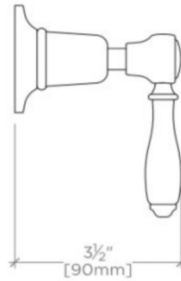

EASTON

EAVC43

Easton Classic Volume Control Valve Trim with White Porcelain Lever Handle

SHOWN IN EASTON CLASSIC VOLUME CONTROL VALVE TRIM WITH WHITE PORCELAIN LEVER HANDLE | EAVC43

TECHNICAL DETAILS

ADA Compliance: Yes
Control Valve Rough-in Depth Maximum: 4.2"
Control Valve Rough-in Depth Minimum: 2 1/2"
Diverter Valve Rough-in Depth Maximum: 3.76"
Diverter Valve Rough-in Depth Minimum: 2.83"
Depth / Width: 3 1/2"
Height: 2 1/2"
Integrated Diverter: N
Length: 2 1/2"
Primary Material: Brass
Suggested Application: Bath

INSPIRATION

Drawing on Edwardian style, Easton is the most extensive Waterworks family; a range of moods and a selection of products from fittings to furniture.

CERTIFICATIONS

PRODUCT (NOTES)

Valve sold separately.

EASTON

EAVC43

Easton Classic Volume Control Valve Trim with White Porcelain
Lever Handle

TOP VIEW SCALE: 3"=1'-0"

FRONT VIEW SCALE: 3"=1'-0"

SIDE VIEW SCALE: 3"=1'-0"