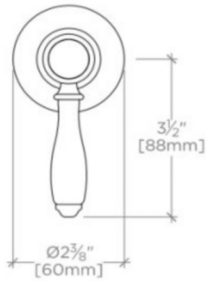

EASTON

EAVC43

Easton Classic Volume Control Valve Trim with White Porcelain Lever Handle

SHOWN IN EASTON CLASSIC VOLUME CONTROL VALVE TRIM WITH WHITE PORCELAIN LEVER HANDLE | EAVC43

TECHNICAL DETAILS

ADA Compliance: Yes
Control Valve Rough-in Depth Maximum: 4.2"
Control Valve Rough-in Depth Minimum: 2 1/2"
Diverter Valve Rough-in Depth Maximum: 3.76"
Diverter Valve Rough-in Depth Minimum: 2.83"
Depth / Width: 3 1/2"
Height: 2 1/2"
Integrated Diverter: N
Length: 2 1/2"
Primary Material: Brass
Suggested Application: Bath

EASTON

EAVC43

Easton Classic Volume Control Valve Trim with White Porcelain
Lever Handle

TOP VIEW SCALE: 3"=1'-0"

FRONT VIEW SCALE: 3"=1'-0"

SIDE VIEW SCALE: 3"=1'-0"