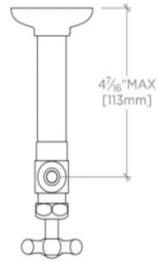

UNIVERSAL

UNMS37

Universal Angle Watercloset Supply Kits 1/2" IPS x 3/8" O.D. Compression

SHOWN IN UNIVERSAL ANGLE WATERCLOSET SUPPLY KITS 1/2" IPS X 3/8" O.D. COMPRESSION| UNMS37

TECHNICAL DETAILS

Inlet Connection Size: 1/2"
Inlet Connection Type: IPS
Outlet Connection Size: 3/8"
Outlet Connection Type: Compression
Water Pressure Maximum: 85.0 psi
Water Pressure Minimum: 20.0 psi
Water Pressure Recommended: 45.0 psi

UNIVERSAL

UNMS37

Universal Angle Watercloset Supply Kits 1/2" IPS x 3/8" O.D. Compression

TOP VIEW SCALE: 3"=1'-0"

FRONT VIEW SCALE: 3"=1'-0"

SIDE VIEW SCALE: 3"=1'-0"