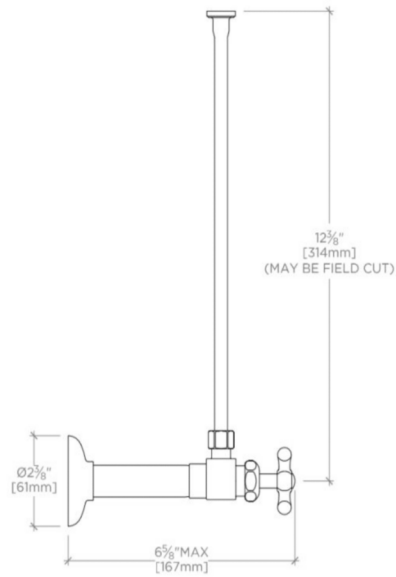

UNIVERSAL

UNMS37

Universal Angle Watercloset Supply Kits 1/2" IPS x 3/8" O.D. Compression

SHOWN IN UNIVERSAL ANGLE WATERCLOSET SUPPLY KITS 1/2" IPS X 3/8" O.D. COMPRESSION| UNMS37

TECHNICAL DETAILS

Inlet Connection Size: 1/2"
Inlet Connection Type: IPS
Outlet Connection Size: 3/8"
Outlet Connection Type: Compression
Water Pressure Maximum: 85.0 psi
Water Pressure Minimum: 20.0 psi
Water Pressure Recommended: 45.0 psi

UNIVERSAL

UNMS37

Universal Angle Watercloset Supply Kits 1/2" IPS x 3/8" O.D. Compression

TOP VIEW SCALE: 3"=1'-0"

FRONT VIEW SCALE: 3"=1'-0"

SIDE VIEW SCALE: 3"=1'-0"