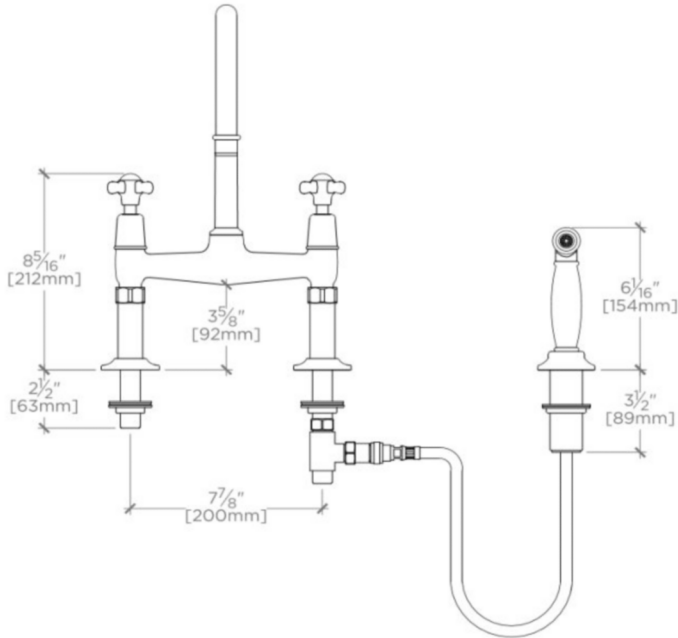

ADA Compliance: Yes
Depth / Width: 11 5/8"
Height: 15 9/16"
Integrated Diverter: Y
Primary Material: Brass
Spout Swivel: Y
Suggested Application: Bar, Kitchen, Laundry

INSPIRATION

Drawing on Edwardian style, Easton is the most extensive Waterworks family; a range of moods and a selection of products from fittings to furniture.

EASTON

EAKM31

Easton Classic Two Hole Bridge Kitchen Faucet, Metal Cross Handles and White Porcelain Spray

TOP VIEW

SCALE: 1/2"=1'-0"

ISO VIEW

SCALE: 1/2"=1'-0"

FRONT VIEW

SCALE: 1/2"=1'-0"

SIDE VIEW

SCALE: 1/2"=1'-0"