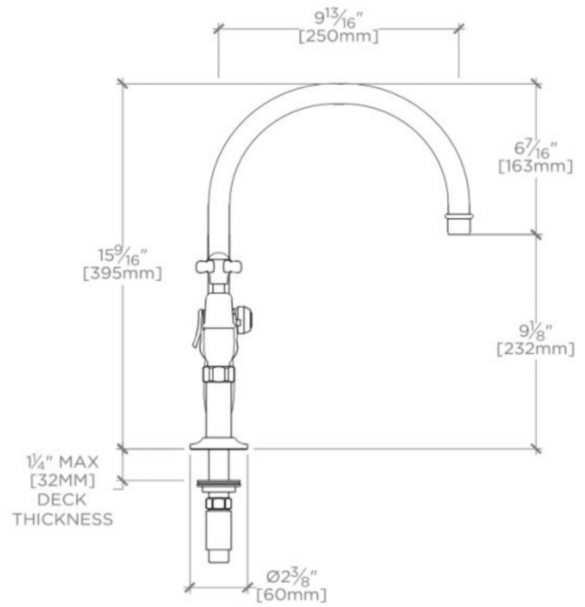

ADA Compliance: Yes
Depth / Width: 11 5/8"
Height: 15 9/16"
Integrated Diverter: Y
Primary Material: Brass
Spout Swivel: Y
Suggested Application: Bar, Kitchen, Laundry

INSPIRATION

Drawing on Edwardian style, Easton is the most extensive Waterworks family; a range of moods and a selection of products from fittings to furniture.

EASTON

EAKM31

Easton Classic Two Hole Bridge Kitchen Faucet, Metal Cross Handles and White Porcelain Spray

TOP VIEW

SCALE: 1/2"=1'-0"

ISO VIEW

SCALE: 1/2"=1'-0"

FRONT VIEW

SCALE: 1/2"=1'-0"

SIDE VIEW

SCALE: 1/2"=1'-0"