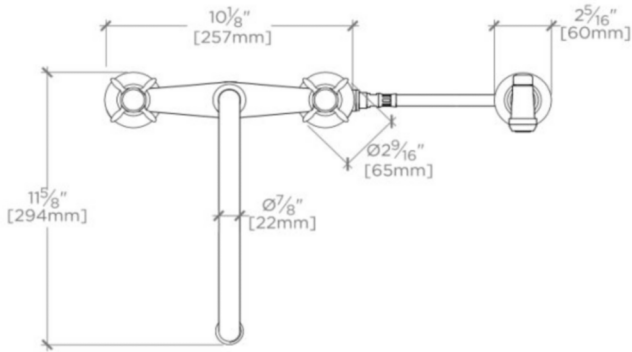

ADA Compliance: Yes
Depth / Width: 11 5/8"
Height: 15 9/16"
Integrated Diverter: Y
Primary Material: Brass
Spout Swivel: Y
Suggested Application: Bar, Kitchen, Laundry

INSPIRATION

Drawing on Edwardian style, Easton is the most extensive Waterworks family; a range of moods and a selection of products from fittings to furniture.

Standard flow rate is 2.2gpm (8.3 L/min) and State of California requires a maximum of 1.8gpm(6.8 L/min). Also

available in other flow options. Contact a sales associate for details.

CERTIFICATIONS

WATERWORKS

EASTON

EAKM31

Easton Classic Two Hole Bridge Kitchen Faucet, Metal Cross Handles and White Porcelain Spray

TOP VIEW

SCALE: 1/2"=1'-0"

ISO VIEW

SCALE: 1/2"=1'-0"

FRONT VIEW

SCALE: 1/2"=1'-0"

SIDE VIEW

SCALE: 1/2"=1'-0"