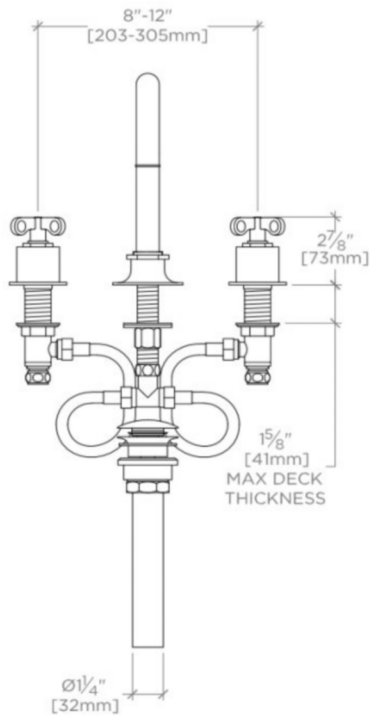

TECHNICAL DETAILS

Adjustable versus Fixed Spray: Fixed Spray
 Deck Thickness Maximum: 1 5/8"
 Deck Thickness Minimum: 3/16"
 Drain Depth Maximum: 2 5/8"
 Drain Hole Diameter: 1 3/4"
 Escutcheon Primary Material: Brass
 Fittings Hole Diameter: 1 1/4"
 Flow Restriction Options: 1.0 , 1.2 , 1.5 , 1.75, 2.2
 Handle Spread Maximum: 12"
 Handle Spread Minimum: 8"
 Handle Turn Angle: Quarter Turn
 Depth / Width: 7 13/16"
 Drain Depth Minimum: 3/8"
 Height: 9"
 Inlet Connection Size: 1/2"
 Inlet Connection Type: Male with Supply Nut
 Inlet Supply Spread Maximum: 12"
 Inlet Supply Spread Minimum: 8"
 Installation Type: Deck Mounted
 Integrated Diverter: N
 Integrated Spray: N
 Number of Handles: Two
 Number of Holes: Three Hole
 Primary Material: Brass
 Spout Swivel: N
 Spray Included in Unit: N
 Suggested Application: Bath
 Valve Material: Ceramic
 Water Pressure Maximum: 85.0 psi
 Water Pressure Minimum: 20.0 psi
 Water Pressure Recommended: 45.0 psi

Standard flow rate is 2.2gpm (8.3 L/min) and State of California requires 1.2gpm(4.5 L/min). Also available in other flow options. Contact a sales associate for details.

CERTIFICATIONS

WATERWORKS

HENRY

HNLS22

Henry Gooseneck Three Hole Deck Mounted Lavatory Faucet with Portoro Cylinders and Metal Cross Handles

TOP VIEW

SCALE: $1\frac{1}{2}$ "=1'-0"

FRONT VIEW

SCALE: $1\frac{1}{2}$ "=1'-0"

SIDE VIEW

SCALE: $1\frac{1}{2}$ "=1'-0"