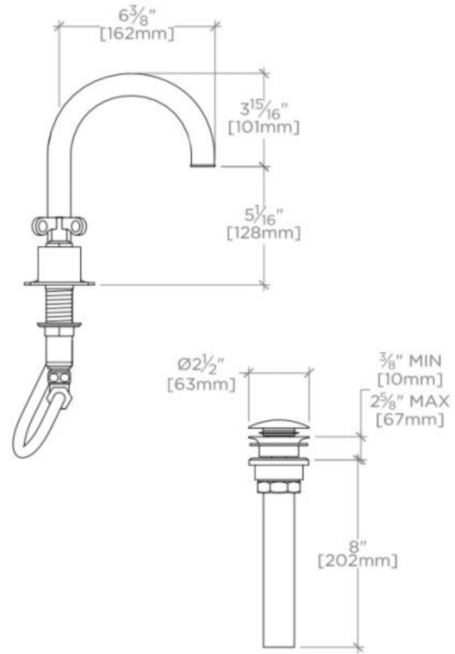

TECHNICAL DETAILS

Adjustable versus Fixed Spray: Fixed Spray
 Deck Thickness Maximum: 1 5/8"
 Deck Thickness Minimum: 3/16"
 Drain Depth Maximum: 2 5/8"
 Drain Hole Diameter: 1 3/4"
 Escutcheon Primary Material: Brass
 Fittings Hole Diameter: 1 1/4"
 Flow Restriction Options: 1.0 , 1.2 , 1.5 , 1.75, 2.2
 Handle Spread Maximum: 12"
 Handle Spread Minimum: 8"
 Handle Turn Angle: Quarter Turn
 Depth / Width: 7 13/16"
 Drain Depth Minimum: 3/8"
 Height: 9"
 Inlet Connection Size: 1/2"
 Inlet Connection Type: Male with Supply Nut
 Inlet Supply Spread Maximum: 12"
 Inlet Supply Spread Minimum: 8"
 Installation Type: Deck Mounted
 Integrated Diverter: N
 Integrated Spray: N
 Number of Handles: Two
 Number of Holes: Three Hole
 Primary Material: Brass
 Spout Swivel: N
 Spray Included in Unit: N
 Suggested Application: Bath
 Valve Material: Ceramic
 Water Pressure Maximum: 85.0 psi
 Water Pressure Minimum: 20.0 psi
 Water Pressure Recommended: 45.0 psi

Standard flow rate is 2.2gpm (8.3 L/min) and State of California requires 1.2gpm(4.5 L/min). Also available in other flow options. Contact a sales associate for details.

CERTIFICATIONS

WATERWORKS

HENRY

HNLS22

Henry Gooseneck Three Hole Deck Mounted Lavatory Faucet with Portoro Cylinders and Metal Cross Handles

TOP VIEW

SCALE: $1\frac{1}{2}$ "=1'-0"

FRONT VIEW

SCALE: $1\frac{1}{2}$ "=1'-0"

SIDE VIEW

SCALE: $1\frac{1}{2}$ "=1'-0"