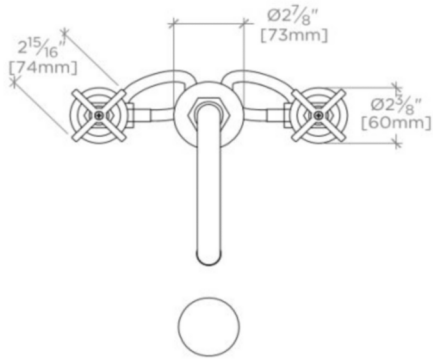

TECHNICAL DETAILS

Adjustable versus Fixed Spray: Fixed Spray
 Deck Thickness Maximum: 1 5/8"
 Deck Thickness Minimum: 3/16"
 Drain Depth Maximum: 2 5/8"
 Drain Hole Diameter: 1 3/4"
 Escutcheon Primary Material: Brass
 Fittings Hole Diameter: 1 1/4"
 Flow Restriction Options: 1.0 , 1.2 , 1.5 , 1.75, 2.2
 Handle Spread Maximum: 12"
 Handle Spread Minimum: 8"
 Handle Turn Angle: Quarter Turn
 Depth / Width: 7 13/16"
 Drain Depth Minimum: 3/8"
 Height: 9"
 Inlet Connection Size: 1/2"
 Inlet Connection Type: Male with Supply Nut
 Inlet Supply Spread Maximum: 12"
 Inlet Supply Spread Minimum: 8"
 Installation Type: Deck Mounted
 Integrated Diverter: N
 Integrated Spray: N
 Number of Handles: Two
 Number of Holes: Three Hole
 Primary Material: Brass
 Spout Swivel: N
 Spray Included in Unit: N
 Suggested Application: Bath
 Valve Material: Ceramic
 Water Pressure Maximum: 85.0 psi
 Water Pressure Minimum: 20.0 psi
 Water Pressure Recommended: 45.0 psi

Standard flow rate is 2.2gpm (8.3 L/min) and State of California requires 1.2gpm(4.5 L/min). Also available in other flow options. Contact a sales associate for details.

CERTIFICATIONS

WATERWORKS

HENRY

HNLS22

Henry Gooseneck Three Hole Deck Mounted Lavatory Faucet with Portoro Cylinders and Metal Cross Handles

TOP VIEW

SCALE: $1\frac{1}{2}$ "=1'-0"

FRONT VIEW

SCALE: $1\frac{1}{2}$ "=1'-0"

SIDE VIEW

SCALE: $1\frac{1}{2}$ "=1'-0"