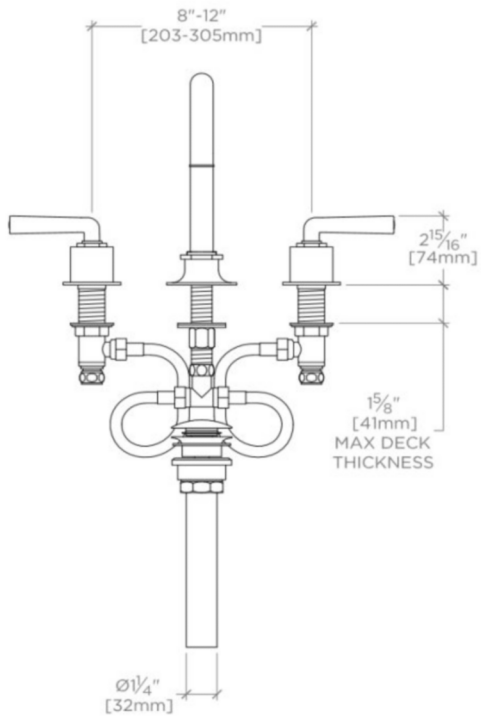

TECHNICAL DETAILS

Adjustable versus Fixed Spray: Fixed Spray
 Deck Thickness Maximum: 1 5/8"
 Deck Thickness Minimum: 3/16"
 Drain Depth Maximum: 2 5/8"
 Drain Hole Diameter: 1 3/4"
 Escutcheon Primary Material: Brass
 Fittings Hole Diameter: 1 1/4"
 Flow Restriction Options: 1.0 , 1.2 , 1.5 , 1.75, 2.2
 Handle Spread Maximum: 12"
 Handle Spread Minimum: 8"
 Handle Turn Angle: Quarter Turn
 Depth / Width: 7 13/16"
 Drain Depth Minimum: 3/8"
 Height: 9"
 Inlet Connection Size: 1/2"
 Inlet Connection Type: Male with Supply Nut
 Inlet Supply Spread Maximum: 12"
 Inlet Supply Spread Minimum: 8"
 Installation Type: Deck Mounted
 Integrated Diverter: N
 Integrated Spray: N
 Number of Handles: Two
 Number of Holes: Three Hole
 Primary Material: Brass
 Spout Swivel: N
 Spray Included in Unit: N
 Suggested Application: Bath
 Valve Material: Ceramic
 Water Pressure Maximum: 85.0 psi
 Water Pressure Minimum: 20.0 psi
 Water Pressure Recommended: 45.0 psi

Standard flow rate is 2.2gpm (8.3 L/min) and State of California requires 1.2gpm(4.5 L/min). Also available in other flow options. Contact a sales associate for details.

CERTIFICATIONS

WATERWORKS

HENRY

HNLS32

Henry Gooseneck Three Hole Deck Mounted Lavatory Faucet with Portoro Cylinders and Metal Lever Handles

TOP VIEW

SCALE: $\frac{1}{2}$ "=1'-0"

FRONT VIEW

SCALE: $\frac{1}{2}$ "=1'-0"

SIDE VIEW

SCALE: $\frac{1}{2}$ "=1'-0"