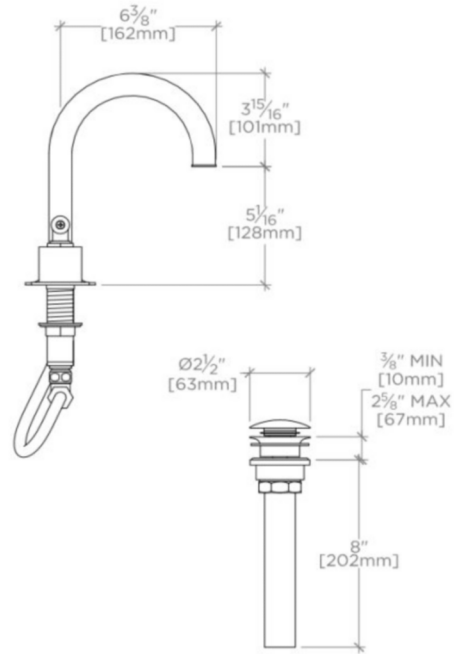

TECHNICAL DETAILS

Adjustable versus Fixed Spray: Fixed Spray
 Deck Thickness Maximum: 1 5/8"
 Deck Thickness Minimum: 3/16"
 Drain Depth Maximum: 2 5/8"
 Drain Hole Diameter: 1 3/4"
 Escutcheon Primary Material: Brass
 Fittings Hole Diameter: 1 1/4"
 Flow Restriction Options: 1.0 , 1.2 , 1.5 , 1.75, 2.2
 Handle Spread Maximum: 12"
 Handle Spread Minimum: 8"
 Handle Turn Angle: Quarter Turn
 Depth / Width: 7 13/16"
 Drain Depth Minimum: 3/8"
 Height: 9"
 Inlet Connection Size: 1/2"
 Inlet Connection Type: Male with Supply Nut
 Inlet Supply Spread Maximum: 12"
 Inlet Supply Spread Minimum: 8"
 Installation Type: Deck Mounted
 Integrated Diverter: N
 Integrated Spray: N
 Number of Handles: Two
 Number of Holes: Three Hole
 Primary Material: Brass
 Spout Swivel: N
 Spray Included in Unit: N
 Suggested Application: Bath
 Valve Material: Ceramic
 Water Pressure Maximum: 85.0 psi
 Water Pressure Minimum: 20.0 psi
 Water Pressure Recommended: 45.0 psi

Standard flow rate is 2.2gpm (8.3 L/min) and State of California requires 1.2gpm(4.5 L/min). Also available in other flow options. Contact a sales associate for details.

CERTIFICATIONS

WATERWORKS

HENRY

HNLS32

Henry Gooseneck Three Hole Deck Mounted Lavatory Faucet with Portoro Cylinders and Metal Lever Handles

TOP VIEW

SCALE: $\frac{1}{2}$ "=1'-0"

FRONT VIEW

SCALE: $\frac{1}{2}$ "=1'-0"

SIDE VIEW

SCALE: $\frac{1}{2}$ "=1'-0"