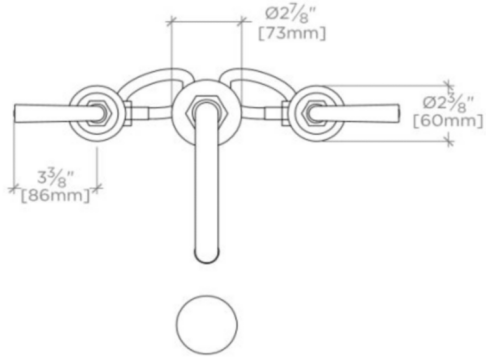

TECHNICAL DETAILS

Adjustable versus Fixed Spray: Fixed Spray
 Deck Thickness Maximum: 1 5/8"
 Deck Thickness Minimum: 3/16"
 Drain Depth Maximum: 2 5/8"
 Drain Hole Diameter: 1 3/4"
 Escutcheon Primary Material: Brass
 Fittings Hole Diameter: 1 1/4"
 Flow Restriction Options: 1.0 , 1.2 , 1.5 , 1.75, 2.2
 Handle Spread Maximum: 12"
 Handle Spread Minimum: 8"
 Handle Turn Angle: Quarter Turn
 Depth / Width: 7 13/16"
 Drain Depth Minimum: 3/8"
 Height: 9"
 Inlet Connection Size: 1/2"
 Inlet Connection Type: Male with Supply Nut
 Inlet Supply Spread Maximum: 12"
 Inlet Supply Spread Minimum: 8"
 Installation Type: Deck Mounted
 Integrated Diverter: N
 Integrated Spray: N
 Number of Handles: Two
 Number of Holes: Three Hole
 Primary Material: Brass
 Spout Swivel: N
 Spray Included in Unit: N
 Suggested Application: Bath
 Valve Material: Ceramic
 Water Pressure Maximum: 85.0 psi
 Water Pressure Minimum: 20.0 psi
 Water Pressure Recommended: 45.0 psi

Standard flow rate is 2.2gpm (8.3 L/min) and State of California requires 1.2gpm(4.5 L/min). Also available in other flow options. Contact a sales associate for details.

CERTIFICATIONS

WATERWORKS

HENRY

HNLS32

Henry Gooseneck Three Hole Deck Mounted Lavatory Faucet with Portoro Cylinders and Metal Lever Handles

TOP VIEW

SCALE: $\frac{1}{2}$ "=1'-0"

FRONT VIEW

SCALE: $\frac{1}{2}$ "=1'-0"

SIDE VIEW

SCALE: $\frac{1}{2}$ "=1'-0"