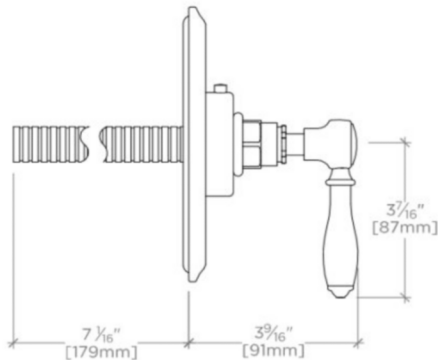

ADA Compliance: Yes
Control Valve Rough-in Depth Maximum: 8"
Control Valve Rough-in Depth Minimum: 2"
Diverter Valve Rough-in Depth Maximum: 3.76"
Diverter Valve Rough-in Depth Minimum: 2.83"
Index Color / Finish and Material: White Porcelain
Depth / Width: 3 1/2"
Height: 6 1/4"
Integrated Diverter: N
Length: 6"
Primary Material: Brass
Suggested Application: Bath

INSPIRATION

Drawing on Edwardian style, Easton is the most extensive Waterworks family; a range of moods and a selection of products from fittings to furniture.

CODES & STANDARDS

Code # EASV18:

CERTIFICATIONS

PRODUCT (NOTES)

Valve sold separately.

EASTON

EATH18

Easton Vintage Thermostatic Control Valve Trim with White Porcelain Lever Handle

TOP VIEW SCALE: 3"=1'-0"

FRONT VIEW SCALE: 3"=1'-0"

SIDE VIEW SCALE: 3"=1'-0"