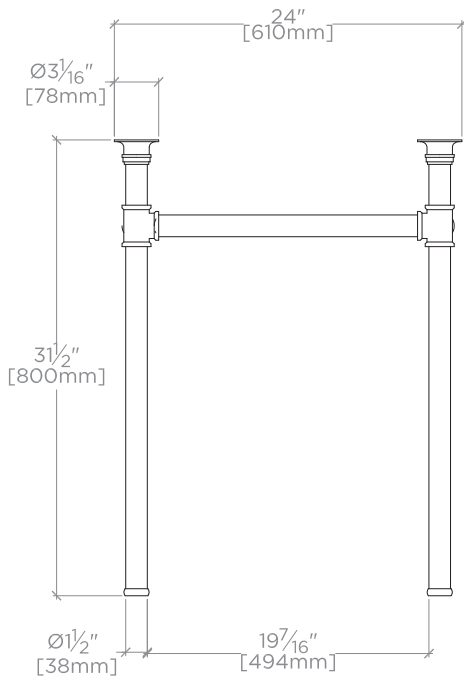

PRODUCT SUPPORT
800.927.2120
WATERWORKS.COM

COMMERCIAL ONLY Henry Metal Round Single Two
Leg Washstand 24" x 21" x 31 1/2" with Shelf in Brass

All dimensions are based on original specifications and are subject to change and variation. Please consult your Design Associate for current specifications.

STYLE No. ZHWS02

BASE STYLE No. HNWS02

TOP VIEW

FRONT VIEW

SIDE VIEW

SPECIFICATIONS:

Primary Material: Brass

NOTES: