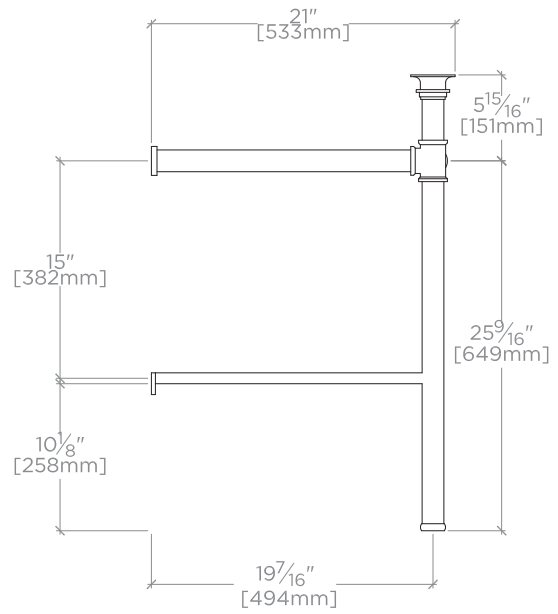

PRODUCT SUPPORT
800.927.2120
WATERWORKS.COM

COMMERCIAL ONLY Henry Metal Round Single Two
Leg Washstand 24" x 21" x 31 1/2" with Shelf in Brass

All dimensions are based on original specifications and are subject to change and variation. Please consult your Design Associate for current specifications.

STYLE No. ZHWS02

BASE STYLE No. HNWS02

TOP VIEW

FRONT VIEW

SIDE VIEW

SPECIFICATIONS:

Primary Material: Brass

NOTES: