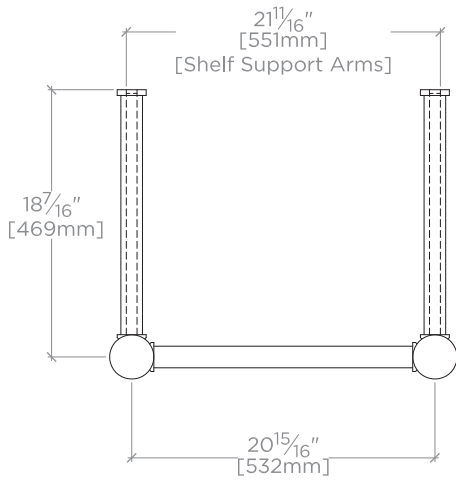

PRODUCT SUPPORT
800.927.2120
WATERWORKS.COM

COMMERCIAL ONLY Henry Metal Round Single Two
Leg Washstand 24" x 21" x 31 1/2" with Shelf in Brass

All dimensions are based on original specifications and are subject to change and variation. Please consult your Design Associate for current specifications.

STYLE No. ZHWS02

BASE STYLE No. HNWS02

TOP VIEW

FRONT VIEW

SIDE VIEW

SPECIFICATIONS:

Primary Material: Brass

NOTES: