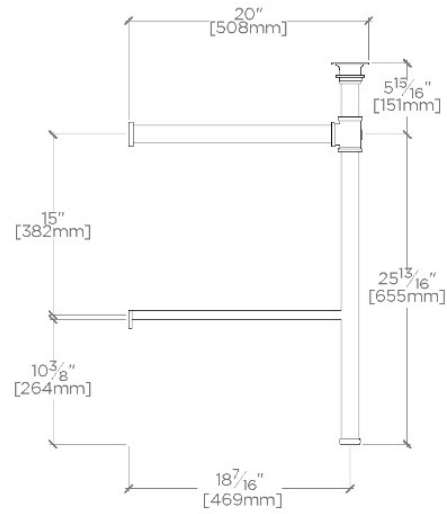

HENRY

HNWS02

Henry Metal Round Single Two Leg Washstand 29" x 20" x 31 3/4"

SHOWN IN HENRY METAL ROUND SINGLE TWO LEG WASHSTAND 29" X 20" X 31 3/4" | HNWS02

TECHNICAL DETAILS

Depth/Width: 20"
Height: 31 3/4"
Length: 29"
Primary Material: 20 SWG Brass
Suggested Application: Bath

CERTIFICATIONS

PRODUCT (NOTES)

HENRY

HNWS02

Henry Metal Round Single Two Leg Washstand 29" x 20" x 31"
3/4"

TOP VIEW

SCALE: 3/4"=1'-0"

FRONT VIEW

SCALE: 3/4"=1'-0"

SIDE VIEW

SCALE: 3/4"=1'-0"