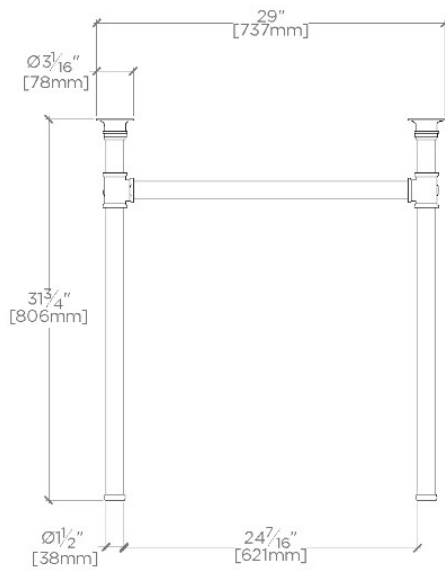

HENRY

HNWS02

Henry Metal Round Single Two Leg Washstand 29" x 20" x 31 3/4"

SHOWN IN HENRY METAL ROUND SINGLE TWO LEG WASHSTAND 29" X 20" X 31 3/4" | HNWS02

TECHNICAL DETAILS

Depth/Width: 20"
Height: 31 3/4"
Length: 29"
Primary Material: 20 SWG Brass
Suggested Application: Bath

Lower shelf for storage.

Slab countertop (Arabescato shown) and sink (Saxby shown) sold separately from washstand.

Custom lengths available.

This item requires an additional purchase of QTY 2, UNSS91 Universal Slab Support 1 1/4" x 21" x 1 1/4"

CERTIFICATIONS

PRODUCT (NOTES)

HENRY

HNWS02

Henry Metal Round Single Two Leg Washstand 29" x 20" x 31"
3/4"

TOP VIEW

SCALE: 3/4"=1'-0"

FRONT VIEW

SCALE: 3/4"=1'-0"

SIDE VIEW

SCALE: 3/4"=1'-0"