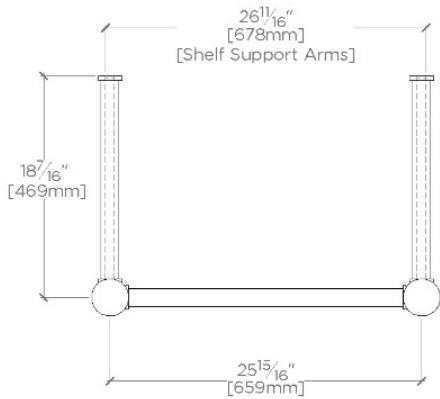

HENRY

HNWS02

Henry Metal Round Single Two Leg Washstand 29" x 20" x 31 3/4"

SHOWN IN HENRY METAL ROUND SINGLE TWO LEG WASHSTAND 29" X 20" X 31 3/4" | HNWS02

TECHNICAL DETAILS

Depth/Width: 20"
Height: 31 3/4"
Length: 29"
Primary Material: 20 SWG Brass
Suggested Application: Bath

Lower shelf for storage.

Slab countertop (Arabescato shown) and sink (Saxby shown) sold separately from washstand.

Custom lengths available.

This item requires an additional purchase of QTY 2, UNSS91 Universal Slab Support 1 1/4" x 21" x 1 1/4"

CERTIFICATIONS

PRODUCT (NOTES)

HENRY

HNWS02

Henry Metal Round Single Two Leg Washstand 29" x 20" x 31"
3/4"

TOP VIEW

SCALE: 3/4"=1'-0"

FRONT VIEW

SCALE: 3/4"=1'-0"

SIDE VIEW

SCALE: 3/4"=1'-0"