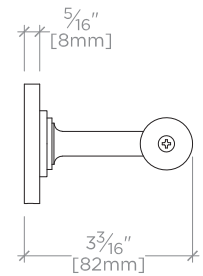

PRODUCT SUPPORT
800.927.2120
WATERWORKS.COM

COMMERCIAL ONLY Henry Towel Bar 250mm From
Inside of Post To Inside of Post

STYLE No. ZHTB18

BASE STYLE No. HNTB18

All dimensions are based on original specifications and are subject to change and variation. Please consult your Design Associate for current specifications.

TOP VIEW

FRONT VIEW

SIDE VIEW

SPECIFICATIONS:

Primary Material: Brass

NOTES: