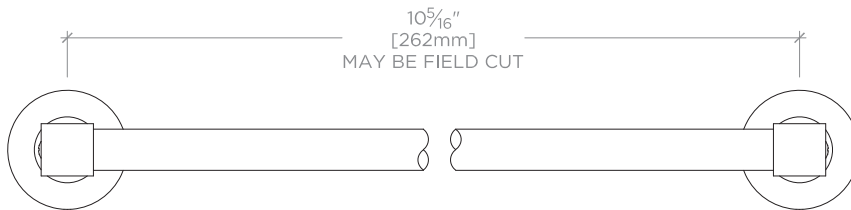

PRODUCT SUPPORT
800.927.2120
WATERWORKS.COM

COMMERCIAL ONLY Henry Towel Bar 250mm From
Inside of Post To Inside of Post

STYLE No. ZHTB18

BASE STYLE No. HNTB18

All dimensions are based on original specifications and are subject to change and variation. Please consult your Design Associate for current specifications.

TOP VIEW

FRONT VIEW

SIDE VIEW

SPECIFICATIONS:

Primary Material: Brass

NOTES: