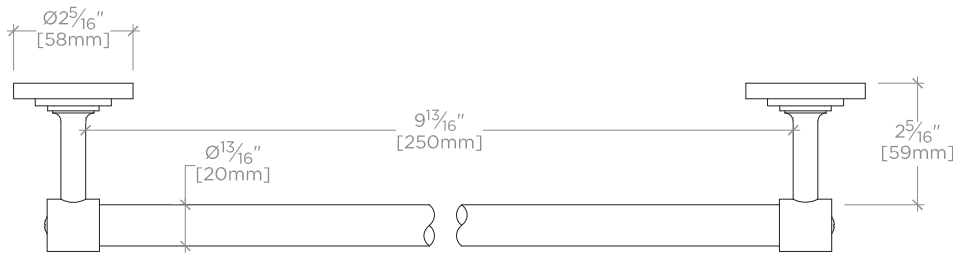

PRODUCT SUPPORT
800.927.2120
WATERWORKS.COM

COMMERCIAL ONLY Henry Towel Bar 250mm From
Inside of Post To Inside of Post

STYLE No. ZHTB18

BASE STYLE No. HNTB18

All dimensions are based on original specifications and are subject to change and variation. Please consult your Design Associate for current specifications.

TOP VIEW

FRONT VIEW

SIDE VIEW

SPECIFICATIONS:

Primary Material: Brass

NOTES: