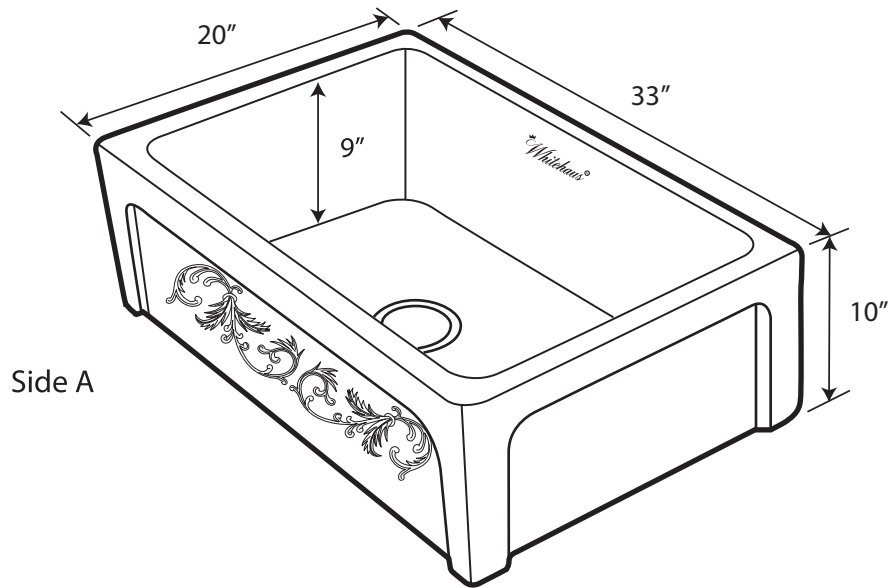

WHSIV3333

As Whitehaus Collection® Farmhaus Fireclay Sinks are individually handmade, sink sizes can vary and all dimensions are approximate. We strongly recommend that your sink be supplied to your cabinetmaker prior to the fabrication of your kitchen cabinets and countertops. Cutouts are not to be made until they are checked against your sink. Whitehaus Collection® recommends the use of a protective grid in the bottom of the sink to avoid potential scuffing from heavy-duty cookware.