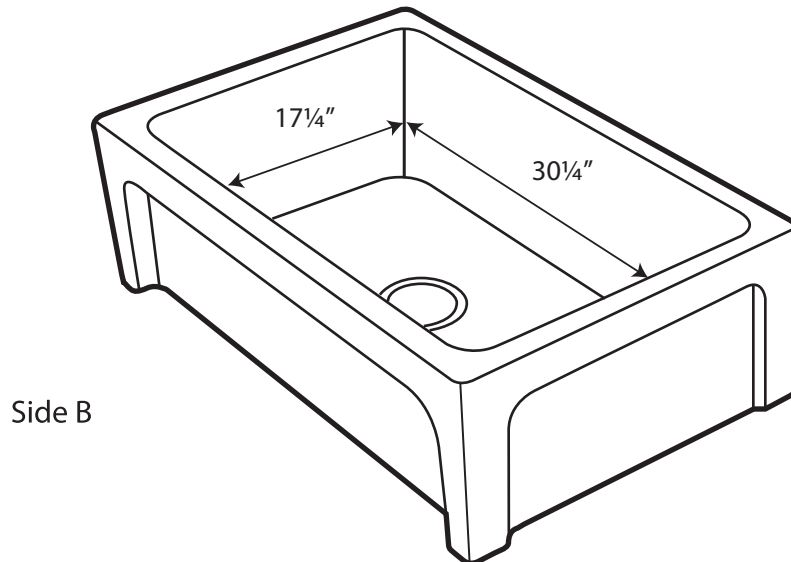

WHSIV3333

As Whitehaus Collection® Farmhaus Fireclay Sinks are individually handmade, sink sizes can vary and all dimensions are approximate. We strongly recommend that your sink be supplied to your cabinetmaker prior to the fabrication of your kitchen cabinets and countertops. Cutouts are not to be made until they are checked against your sink. Whitehaus Collection® recommends the use of a protective grid in the bottom of the sink to avoid potential scuffing from heavy-duty cookware.