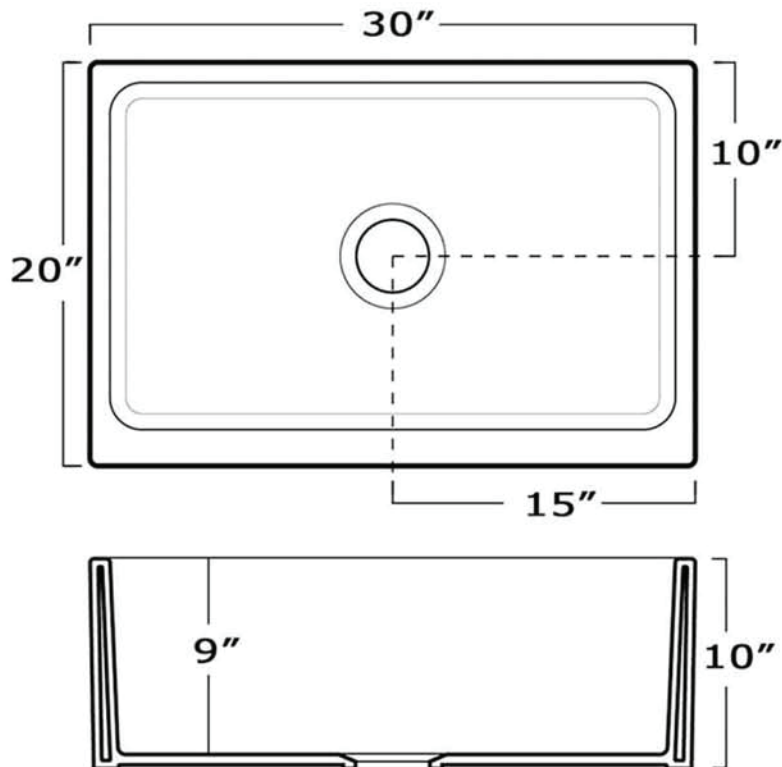

WHQ330

Inside Dimensions
27 1/4" x 16 3/4" x 9"

As Whitehaus Collection® Farmhaus Fireclay Sinks are individually handmade, sink sizes can vary and all dimensions are approximate. We strongly recommend that your sink be supplied to your cabinetmaker prior to the fabrication of your kitchen cabinets and countertops. Cutouts are not to be made until they are checked against your sink. Whitehaus Collection® recommends the use of a protective grid in the bottom of the sink to avoid potential scuffing from heavy-duty cookware.