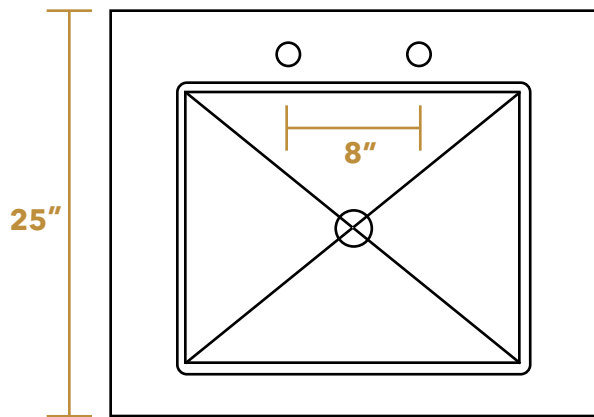

 Whitehaus®

WHNC30CAB

Inside Bowl Dimensions
22" x 18" x 8"

LIVE WITH STYLE!

P.O. Box 26064, West Haven, CT USA 06516 • [P]: 203.479.8466 • [F]: 203.479.8477
[Toll Free Phone]: 800.527.6690 • [Toll Free Fax]: 800.694.4837 • info@WhitehausCollection.com