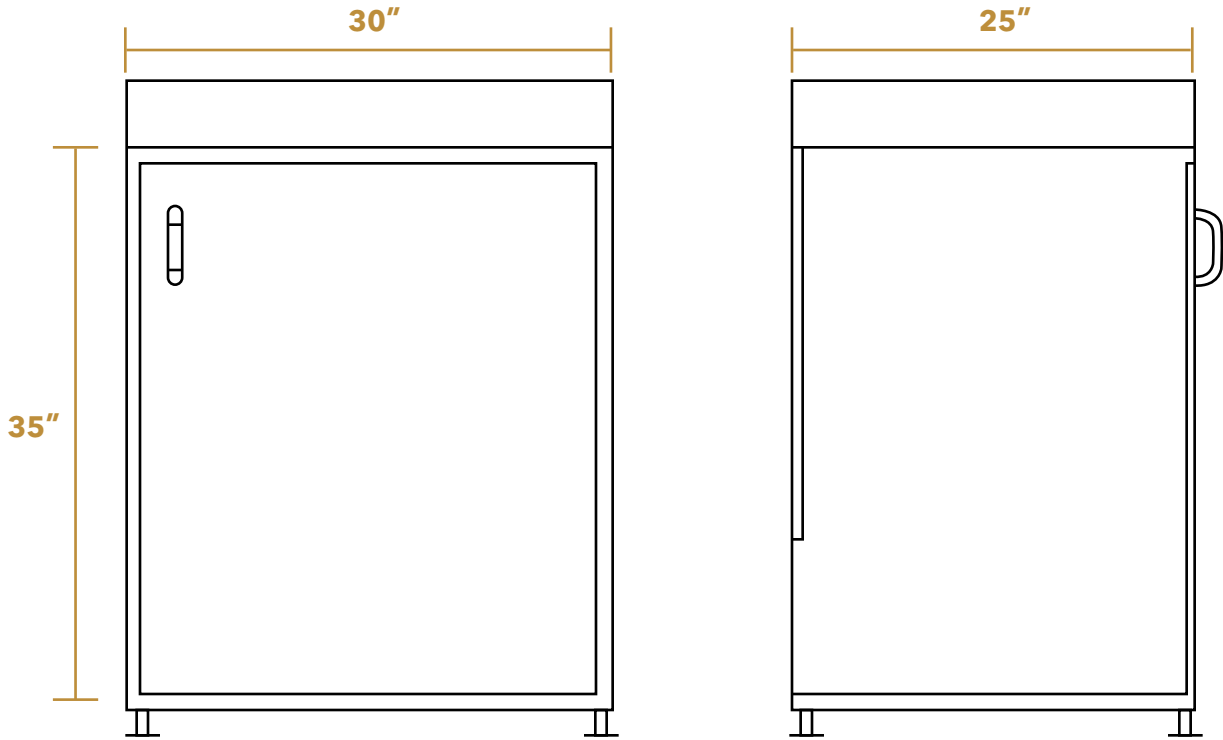

 Whitehaus®

WHNC30CAB

Inside Bowl Dimensions
22" x 18" x 8"

LIVE WITH STYLE!

P.O. Box 26064, West Haven, CT USA 06516 • [P]: 203.479.8466 • [F]: 203.479.8477
[Toll Free Phone]: 800.527.6690 • [Toll Free Fax]: 800.694.4837 • info@WhitehausCollection.com