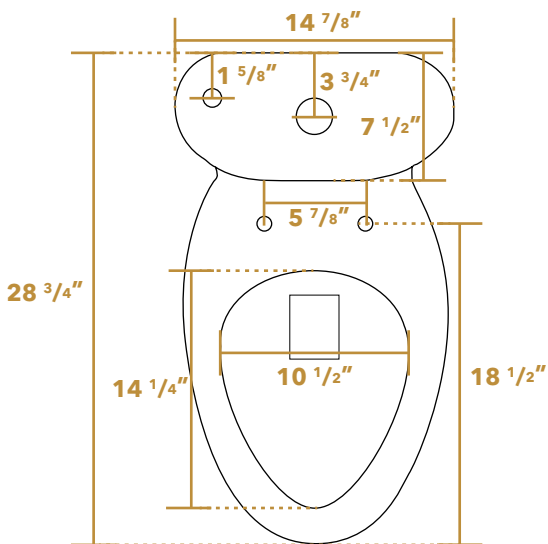

Whitehaus[®]
WHMFL3309-EB

SIDE

TOP

FRONT

LIVE WITH STYLE!