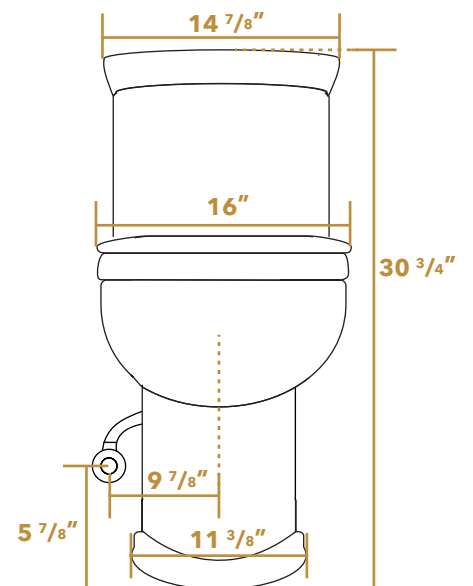

Whitehaus[®]
WHMFL3309-EB

SIDE

TOP

FRONT

LIVE WITH STYLE!