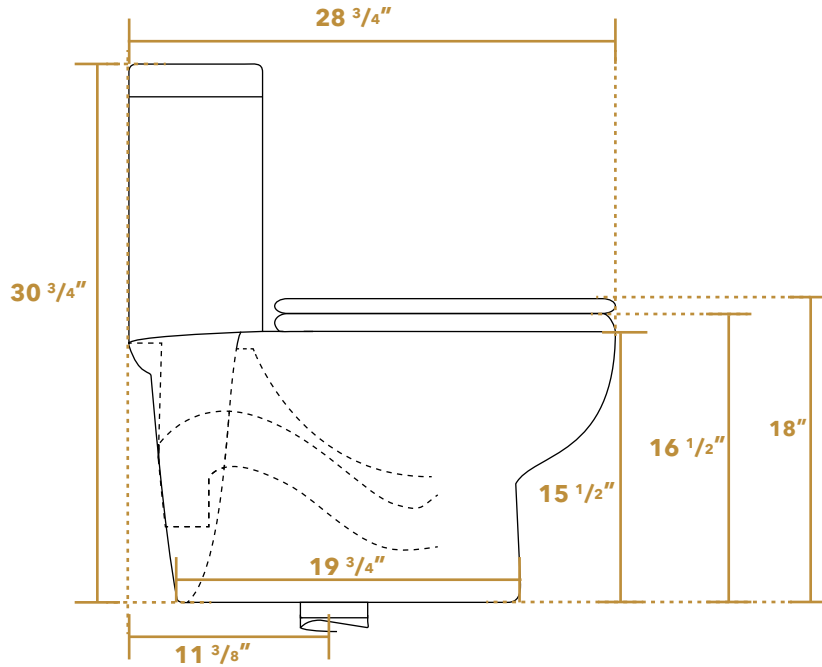

Whitehaus[®]
WHMFL3309-EB

SIDE

TOP

FRONT

LIVE WITH STYLE!