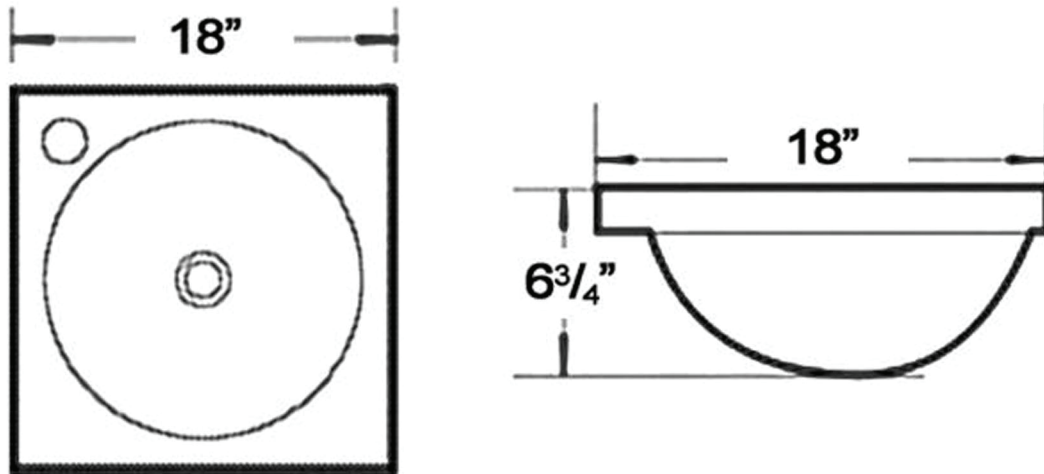

WHKN4061

**Inside Bowl Dimensions
14 1/2" dia. x 5"**

LIVE WITH STYLE!