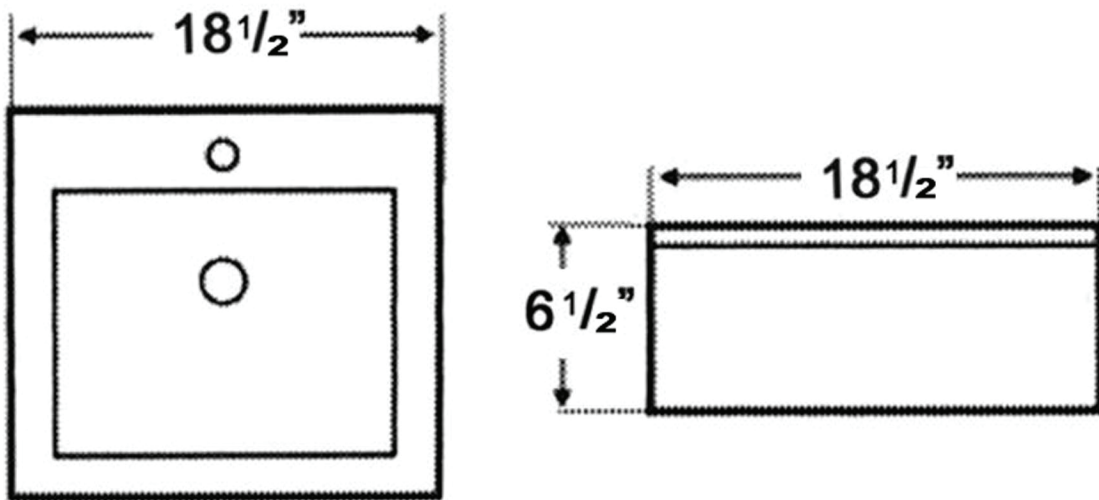

WHKN4051

**Inside Bowl Dimensions
15 3/8" x 12 5/8" x 4"**

LIVE WITH STYLE!