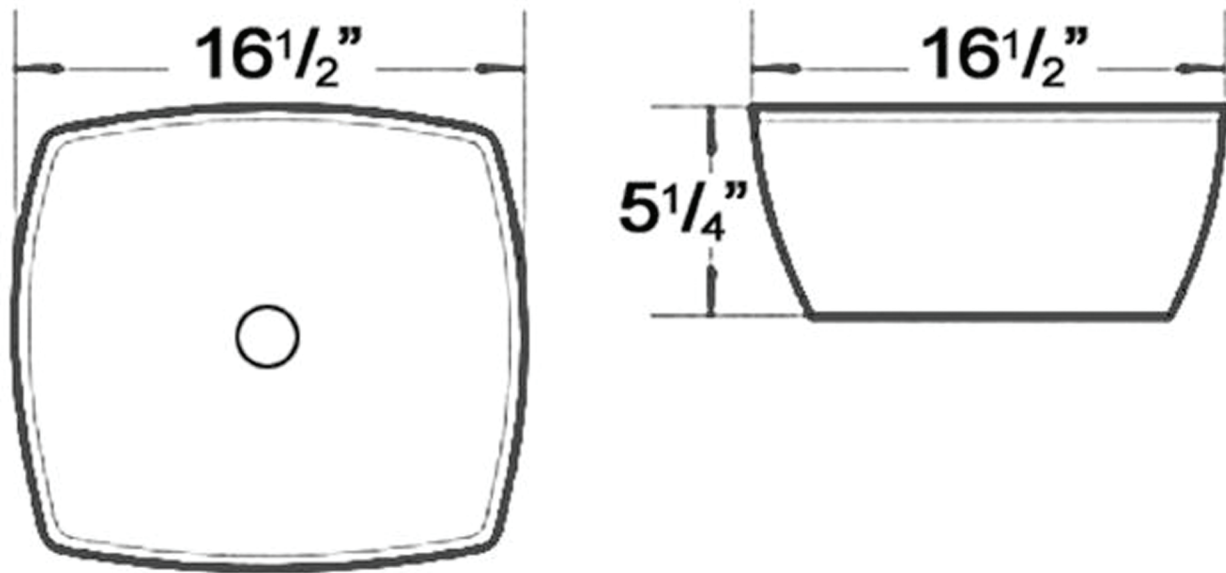

WHKN4019

**Inside Bowl Dimensions
15 1/2" x 15 1/2" x 4"**

LIVE WITH STYLE!