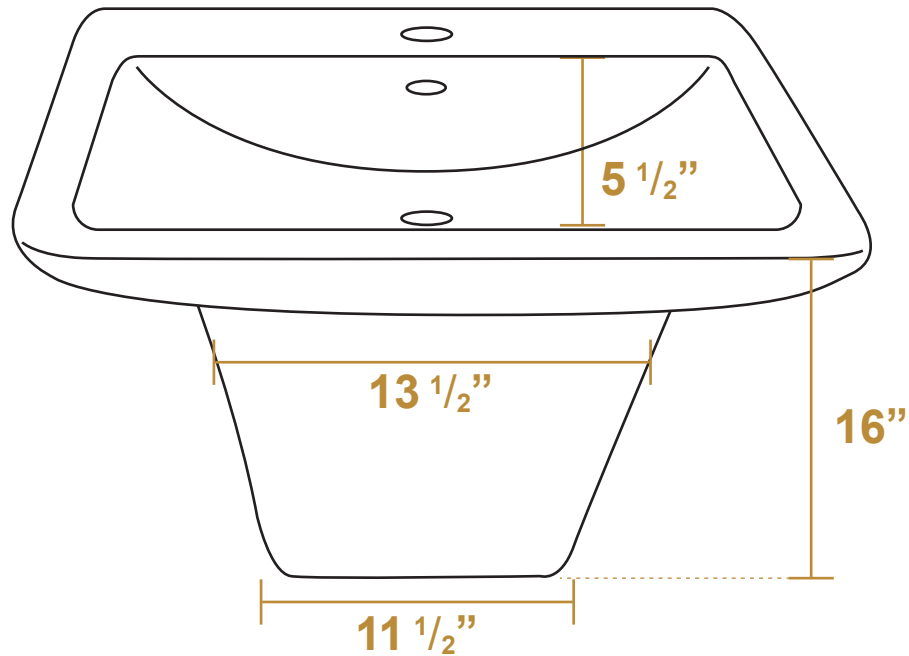

WHKN1148A

TOP

FRONT

Weight: 48 lbs

LIVE WITH STYLE!