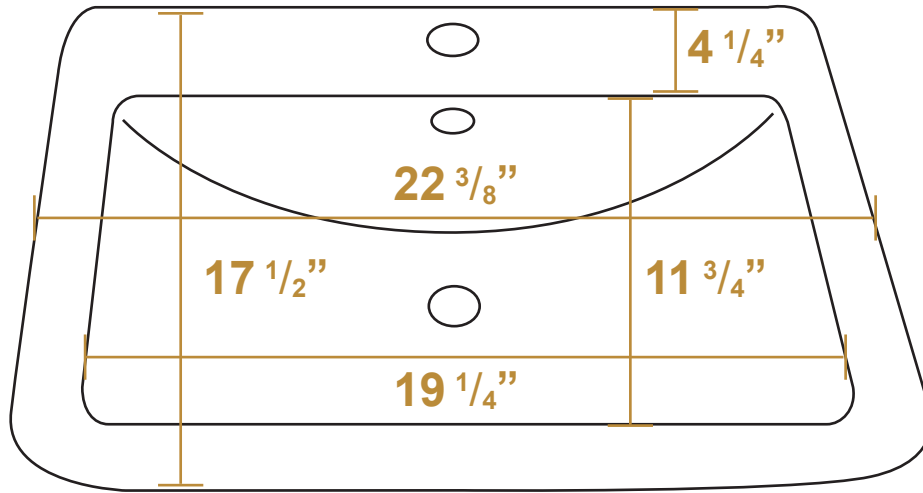

WHKN1148A

TOP

FRONT

Weight: 48 lbs

LIVE WITH STYLE!