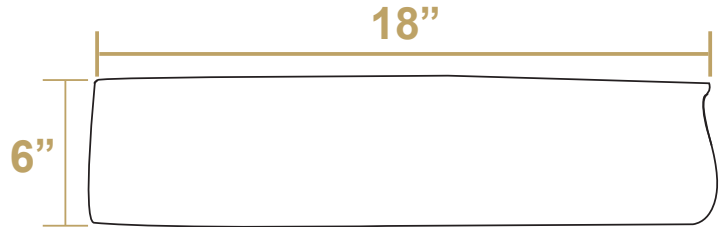

WHKN1130

Inside Bowl Dimensions

24" x 11" x 4 ³/₈"

LIVE WITH STYLE!