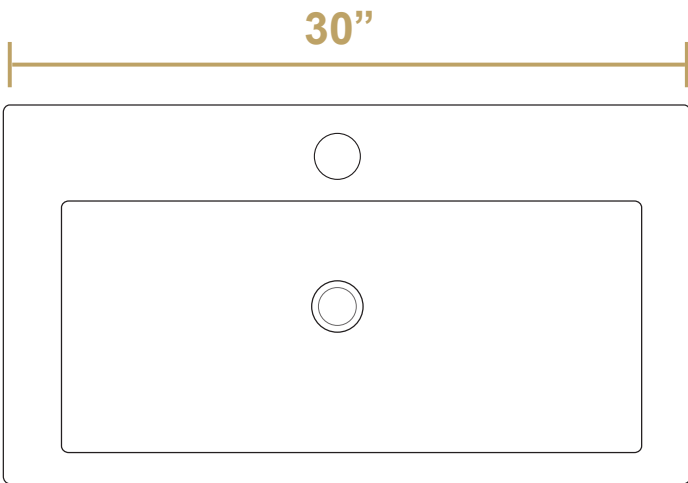

WHKN1130

Inside Bowl Dimensions

24" x 11" x 4 ³/₈"

LIVE WITH STYLE!