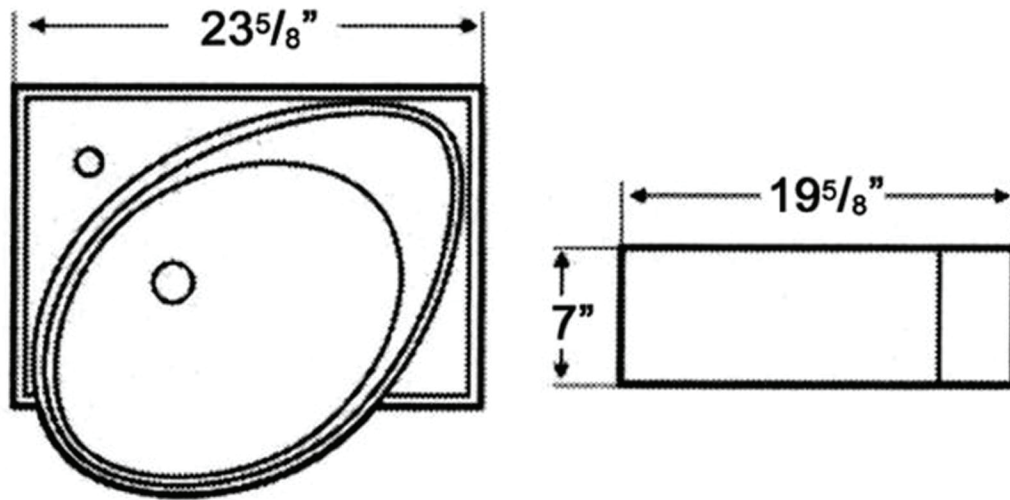

**WHKN1129**

**Inside Bowl Dimensions**  
**16 1/2" x 11 1/2" x 5 3/4"**

**LIVE WITH STYLE!**