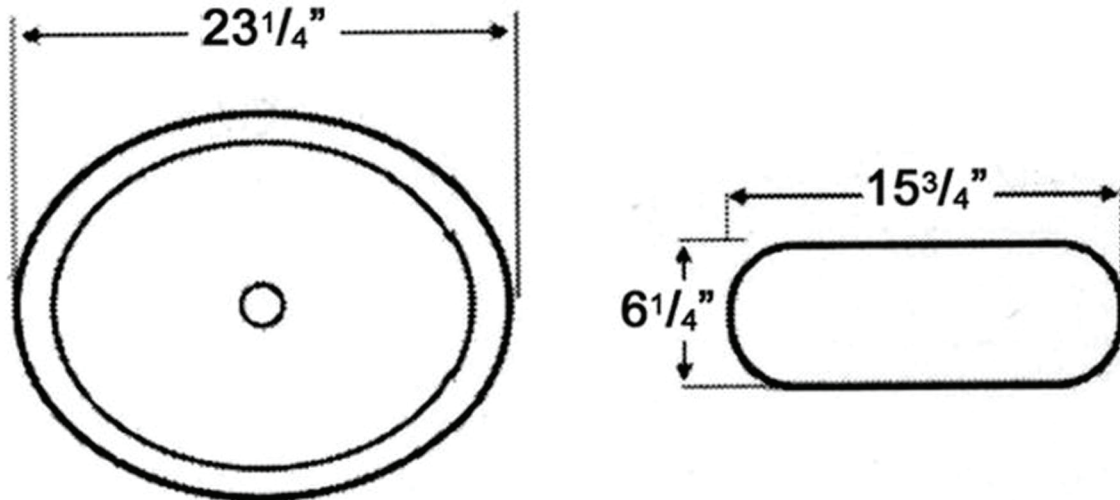

WHKN1091

Inside Bowl Dimensions
21 1/4" x 13 3/4" x 5"

LIVE WITH STYLE!