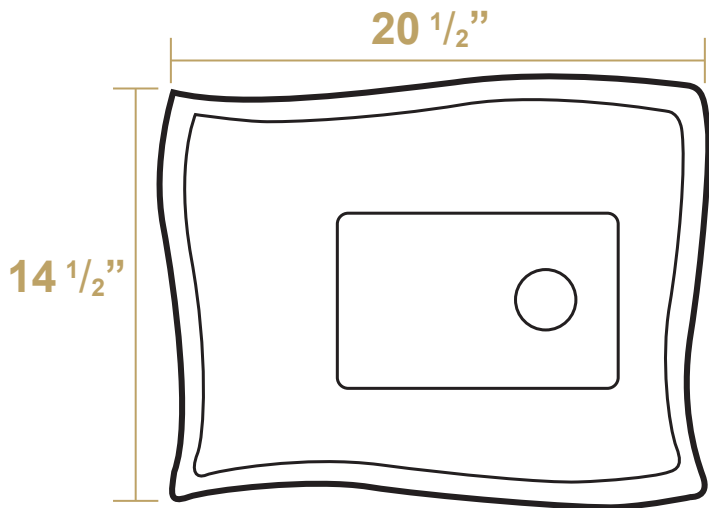

WHKN1078-1116

Inside Bowl Dimensions

19 1/2" x 13 3/4" x 4"

Overall Base Dimensions

31 1/2" x 16" x 13 3/8"

LIVE WITH STYLE!