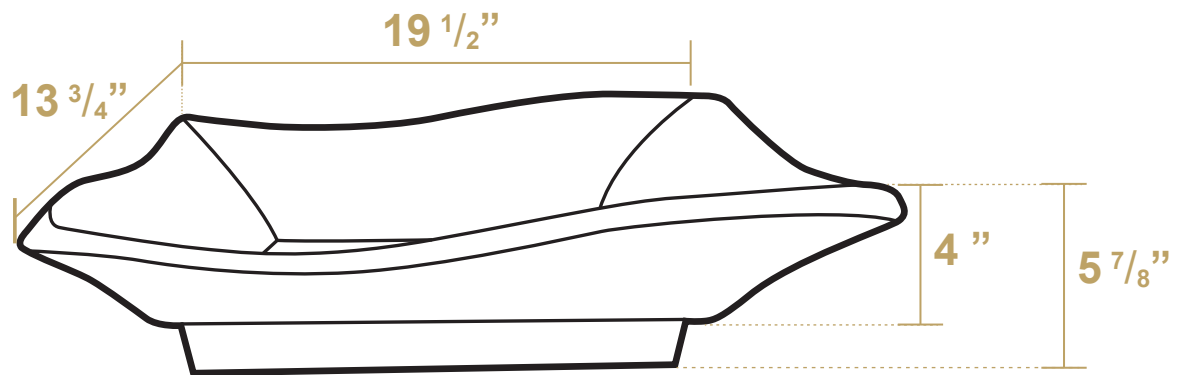

WHKN1078-1116

Inside Bowl Dimensions

19 1/2" x 13 3/4" x 4"

Overall Base Dimensions

31 1/2" x 16" x 13 3/8"

LIVE WITH STYLE!