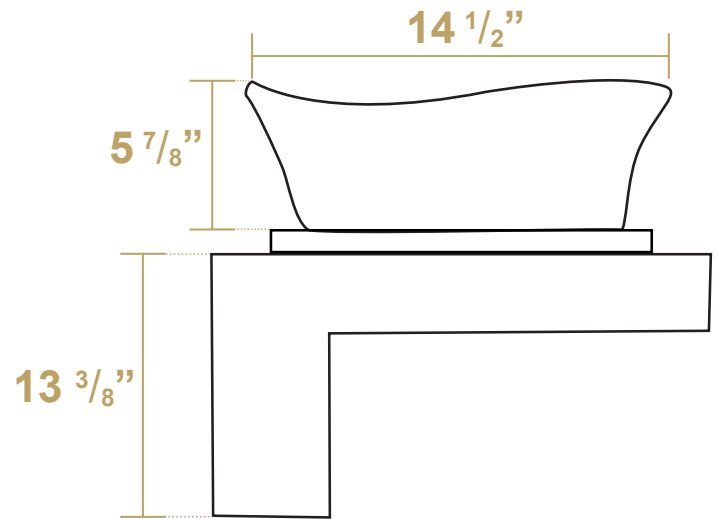

WHKN1078-1116

Inside Bowl Dimensions

19 1/2" x 13 3/4" x 4"

Overall Base Dimensions

31 1/2" x 16" x 13 3/8"

LIVE WITH STYLE!