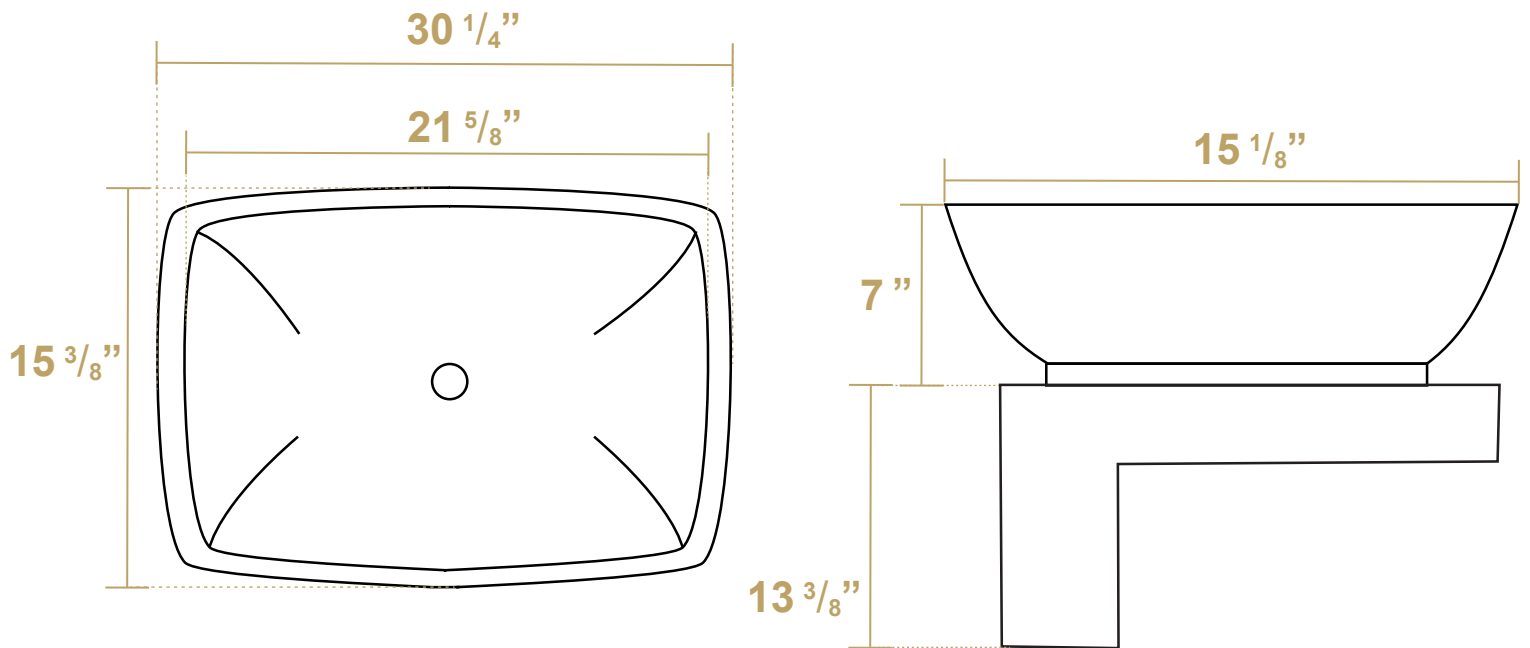

WHKN1065-1116

Overall Base Dimensions

31 1/2" x 16" x 13 3/8"

Inside Bowl Dimensions

19 1/2" x 12 5/8" x 5"

LIVE WITH STYLE!