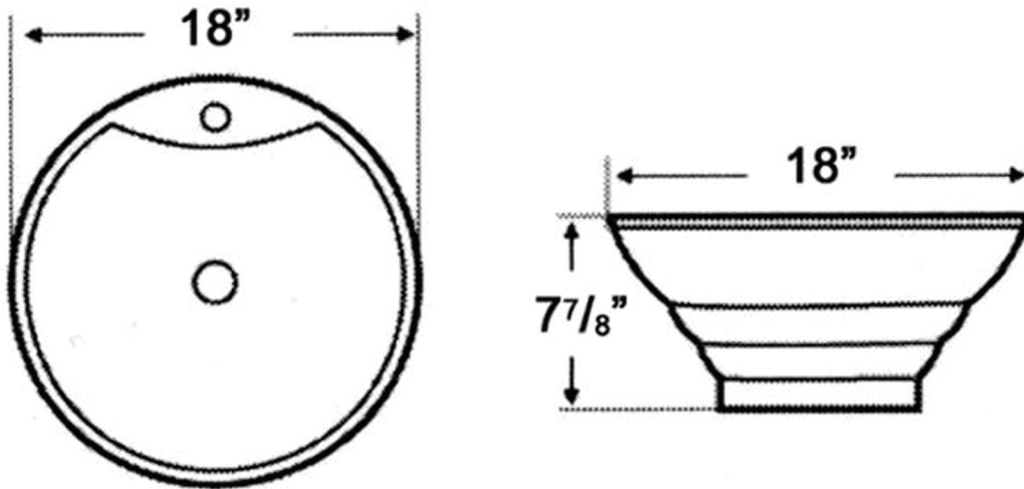

 Whitehaus®

WHKN1054

Inside Bowl Dimensions
17" x 13 3/8" x 5 1/2"

LIVE WITH STYLE!