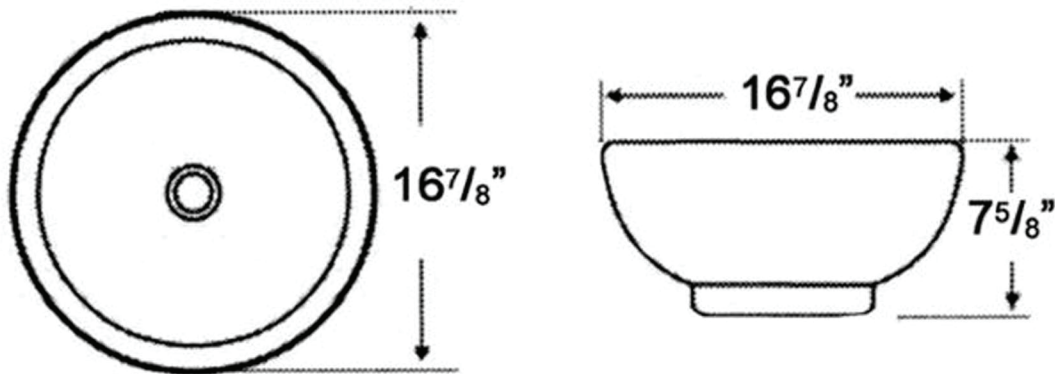

WHKN1051

**Inside Bowl Dimensions
16 1/2" dia. x 6"**

LIVE WITH STYLE!