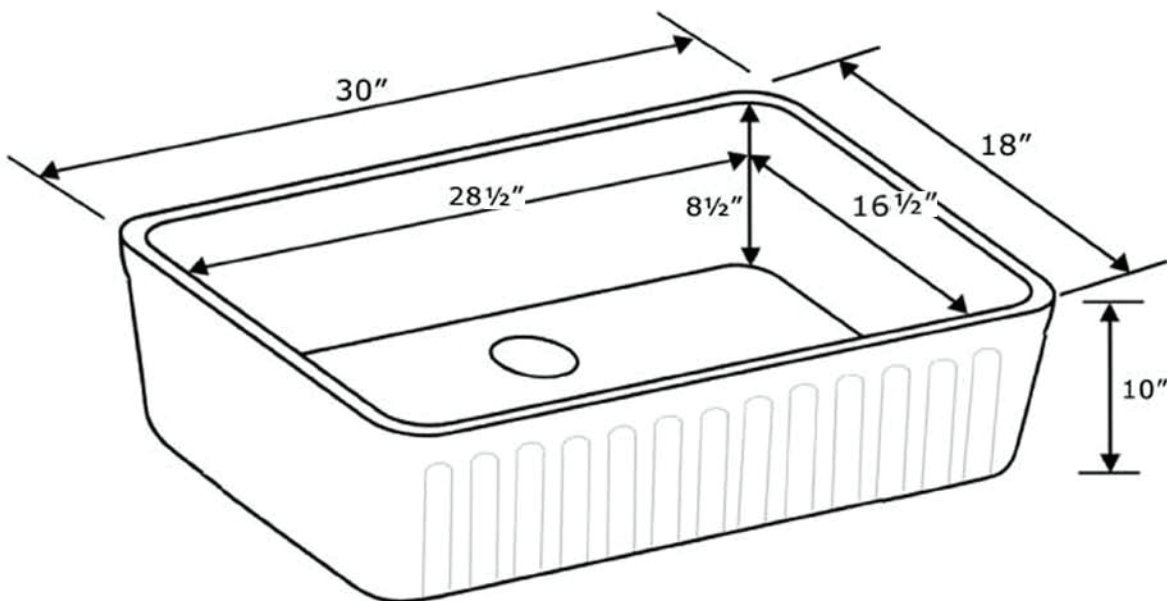

WHFLRPL3018

As Whitehaus Collection® Farmhaus Fireclay Sinks are individually handmade, sink sizes can vary and all dimensions are approximate. We strongly recommend that your sink be supplied to your cabinetmaker prior to the fabrication of your kitchen cabinets and countertops. Cutouts are not to be made until they are checked against your sink. Whitehaus Collection® recommends the use of a protective grid in the bottom of the sink to avoid potential scuffing from heavy-duty cookware.