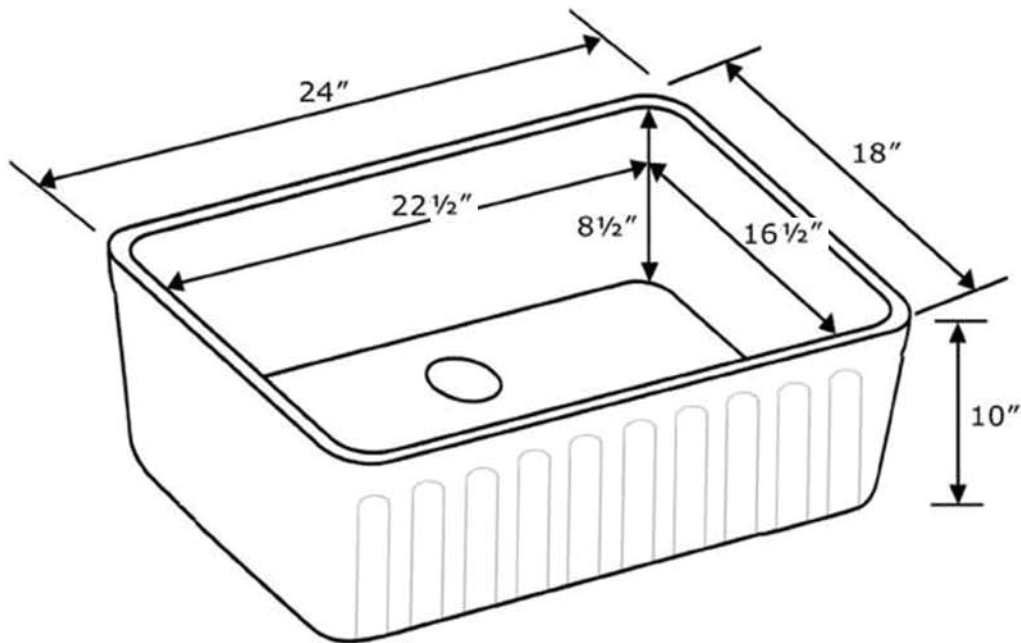

WHFLRPL2418

As Whitehaus Collection® Farmhaus Fireclay Sinks are individually handmade, sink sizes can vary and all dimensions are approximate. We strongly recommend that your sink be supplied to your cabinetmaker prior to the fabrication of your kitchen cabinets and countertops. Cutouts are not to be made until they are checked against your sink. Whitehaus Collection® recommends the use of a protective grid in the bottom of the sink to avoid potential scuffing from heavy-duty cookware.