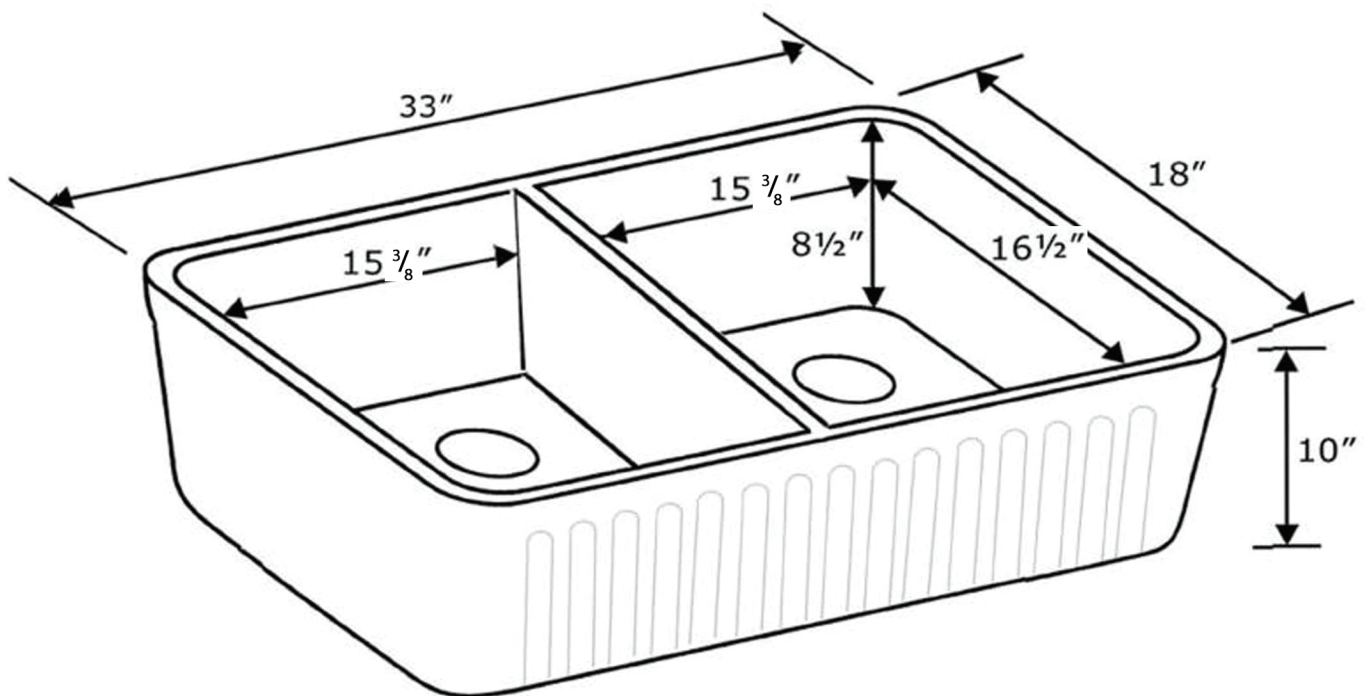

WHFLPLN3318

As Whitehaus Collection® Farmhaus Fireclay Sinks are individually handmade, sink sizes can vary and all dimensions are approximate. We strongly recommend that your sink be supplied to your cabinetmaker prior to the fabrication of your kitchen cabinets and countertops. Cutouts are not to be made until they are checked against your sink. Whitehaus Collection® recommends the use of a protective grid in the bottom of the sink to avoid potential scuffing from heavy-duty cookware.