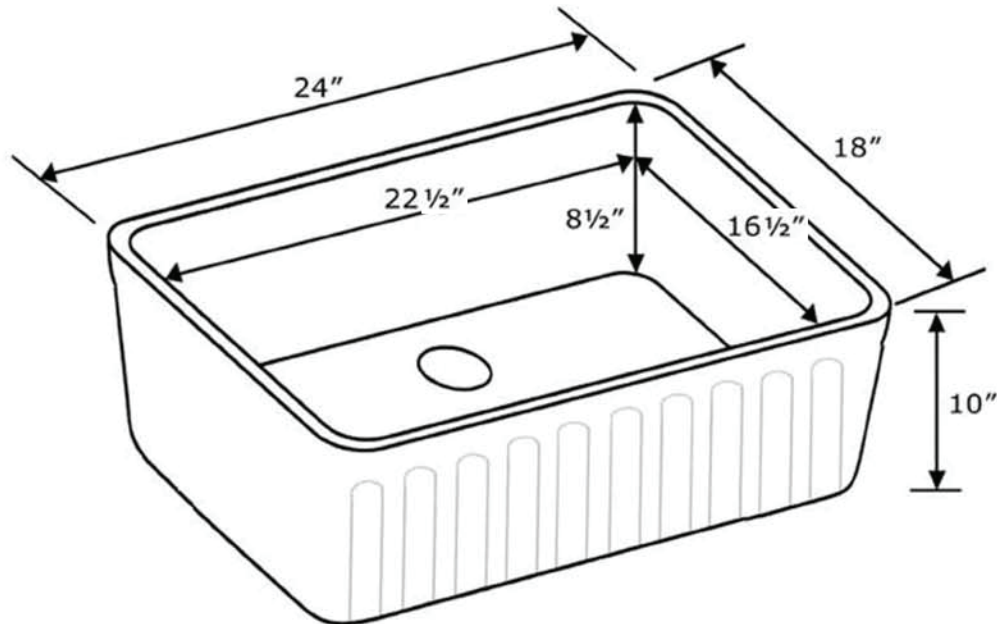

WHFLPLN2418

As Whitehaus Collection® Farmhaus Fireclay Sinks are individually handmade, sink sizes can vary and all dimensions are approximate. We strongly recommend that your sink be supplied to your cabinetmaker prior to the fabrication of your kitchen cabinets and countertops. Cutouts are not to be made until they are checked against your sink. Whitehaus Collection® recommends the use of a protective grid in the bottom of the sink to avoid potential scuffing from heavy-duty cookware.