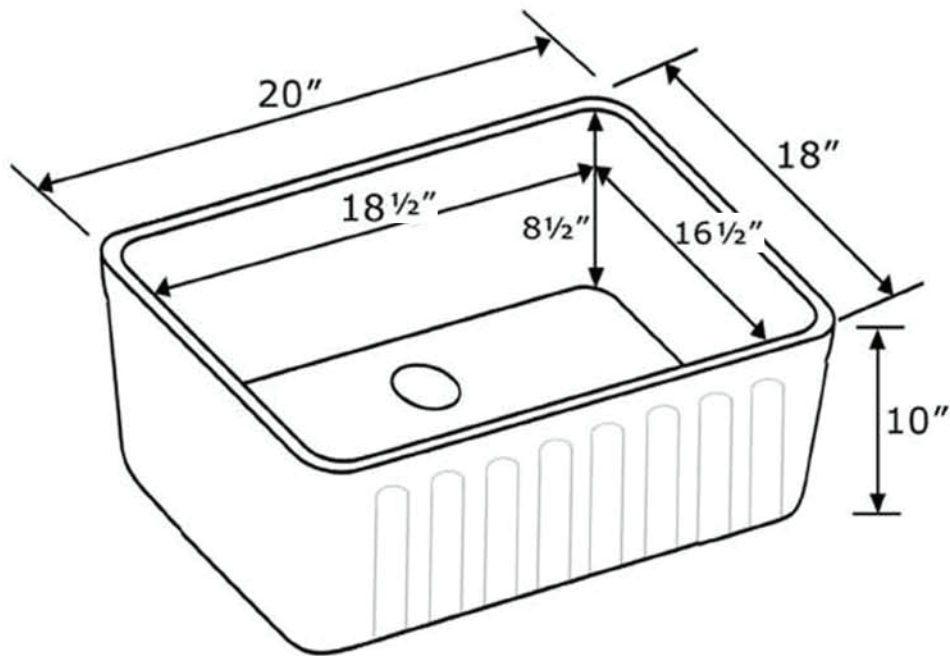

WHFLPLN2018

As Whitehaus Collection® Farmhaus Fireclay Sinks are individually handmade, sink sizes can vary and all dimensions are approximate. We strongly recommend that your sink be supplied to your cabinetmaker prior to the fabrication of your kitchen cabinets and countertops. Cutouts are not to be made until they are checked against your sink. Whitehaus Collection® recommends the use of a protective grid in the bottom of the sink to avoid potential scuffing from heavy-duty cookware.