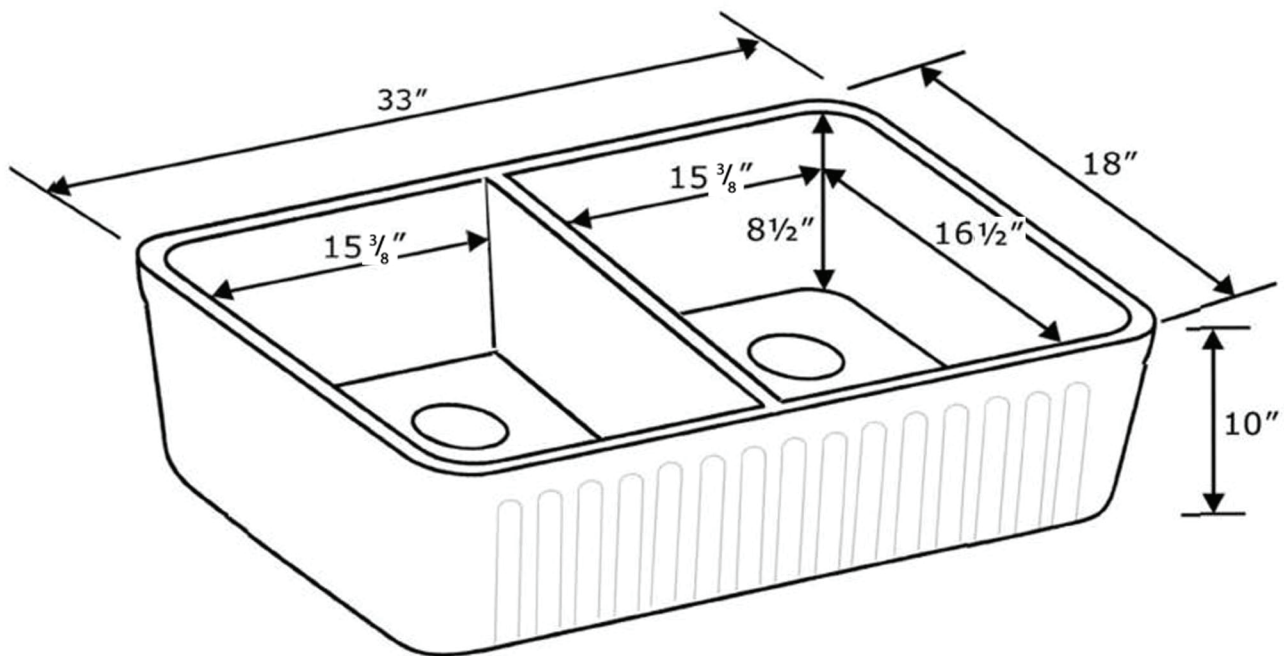

## WHFLG03318

As Whitehaus Collection® Farmhaus Fireclay Sinks are individually handmade, sink sizes can vary and all dimensions are approximate. We strongly recommend that your sink be supplied to your cabinetmaker prior to the fabrication of your kitchen cabinets and countertops. Cutouts are not to be made until they are checked against your sink. Whitehaus Collection® recommends the use of a protective grid in the bottom of the sink to avoid potential scuffing from heavy-duty cookware.