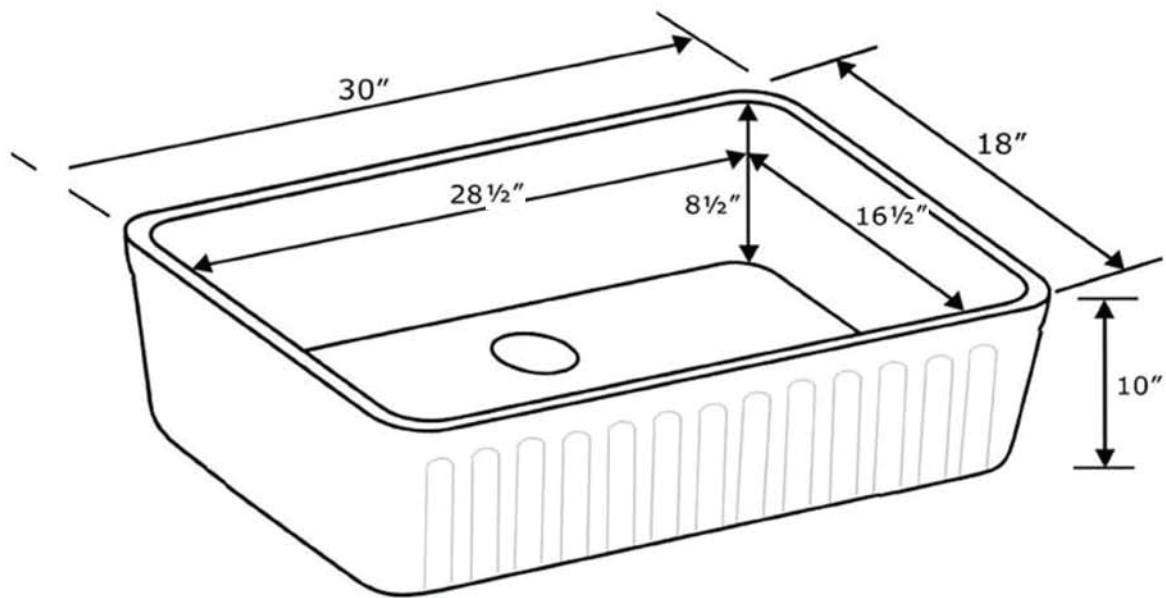

WHFLCON3018

As Whitehaus Collection® Farmhaus Fireclay Sinks are individually handmade, sink sizes can vary and all dimensions are approximate. We strongly recommend that your sink be supplied to your cabinetmaker prior to the fabrication of your kitchen cabinets and countertops. Cutouts are not to be made until they are checked against your sink. Whitehaus Collection® recommends the use of a protective grid in the bottom of the sink to avoid potential scuffing from heavy-duty cookware.