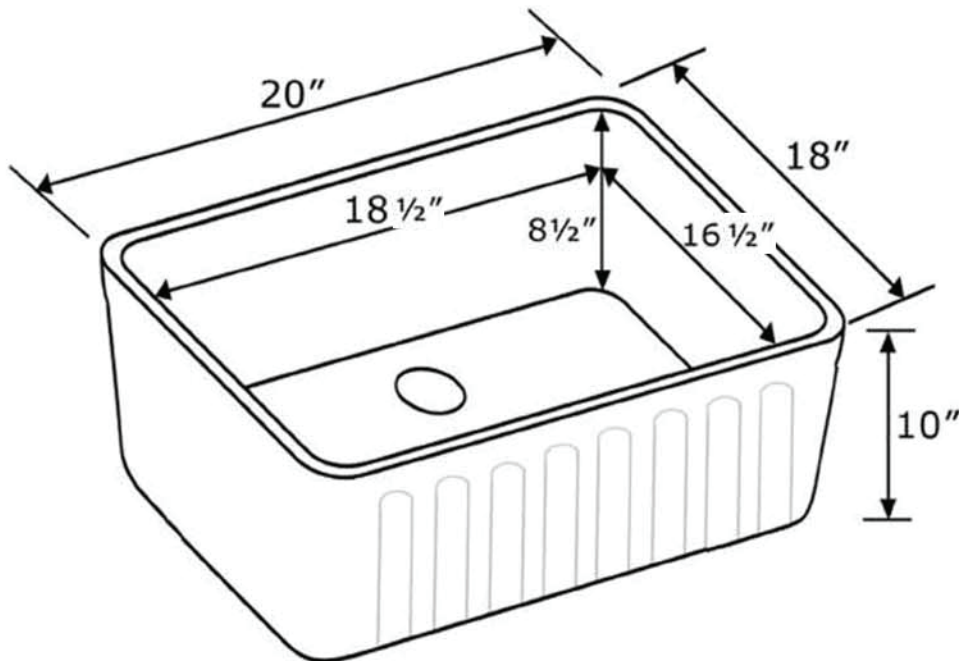

 Whitehaus®

**WHFLCON2018**

As Whitehaus Collection® Farmhaus Fireclay Sinks are individually handmade, sink sizes can vary and all dimensions are approximate. We strongly recommend that your sink be supplied to your cabinetmaker prior to the fabrication of your kitchen cabinets and countertops. Cutouts are not to be made until they are checked against your sink. Whitehaus Collection® recommends the use of a protective grid in the bottom of the sink to avoid potential scuffing from heavy-duty cookware.