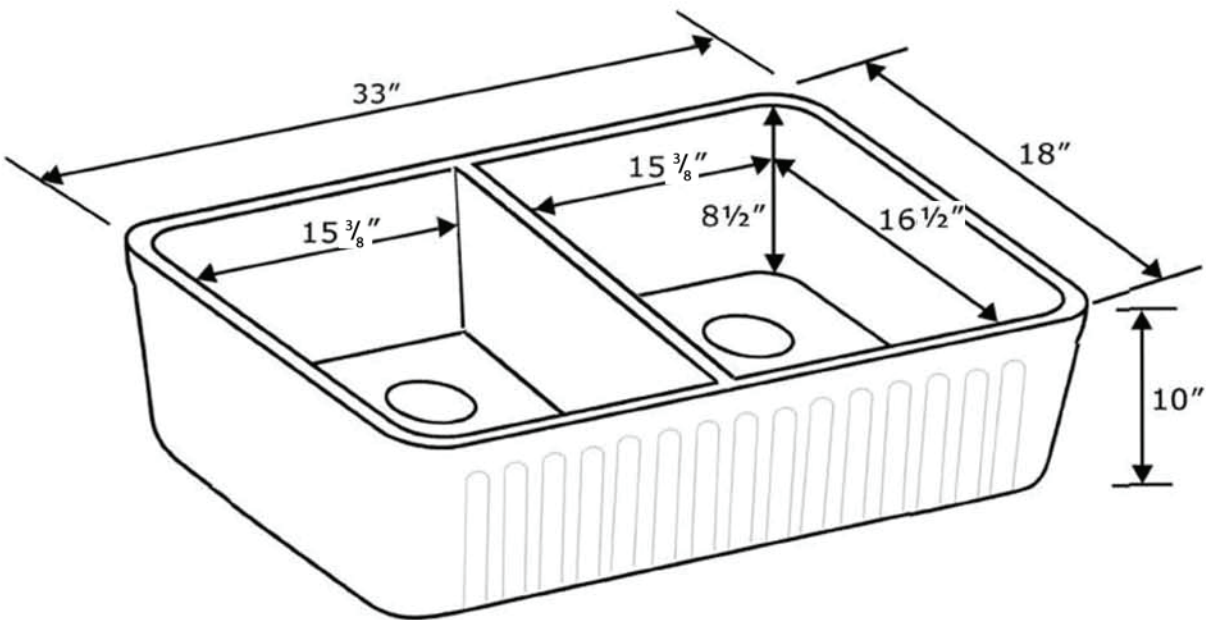

## WHFLATN3318

As Whitehaus Collection® Farmhaus Fireclay Sinks are individually handmade, sink sizes can vary and all dimensions are approximate. We strongly recommend that your sink be supplied to your cabinetmaker prior to the fabrication of your kitchen cabinets and countertops. Cutouts are not to be made until they are checked against your sink. Whitehaus Collection® recommends the use of a protective grid in the bottom of the sink to avoid potential scuffing from heavy-duty cookware.