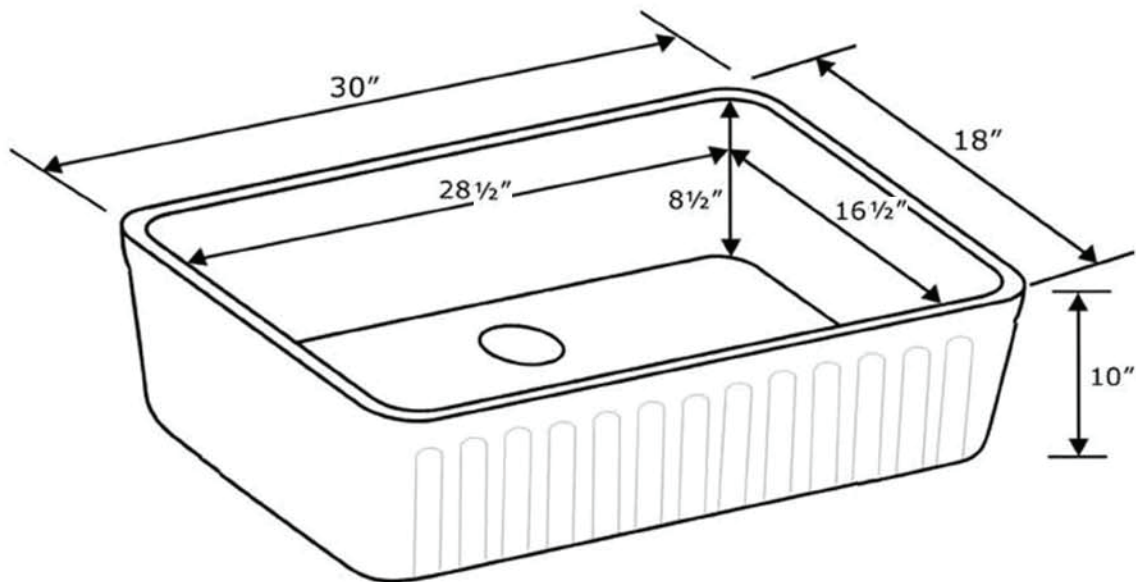

WHFLATN3018

As Whitehaus Collection® Farmhaus Fireclay Sinks are individually handmade, sink sizes can vary and all dimensions are approximate. We strongly recommend that your sink be supplied to your cabinetmaker prior to the fabrication of your kitchen cabinets and countertops. Cutouts are not to be made until they are checked against your sink. Whitehaus Collection® recommends the use of a protective grid in the bottom of the sink to avoid potential scuffing from heavy-duty cookware.