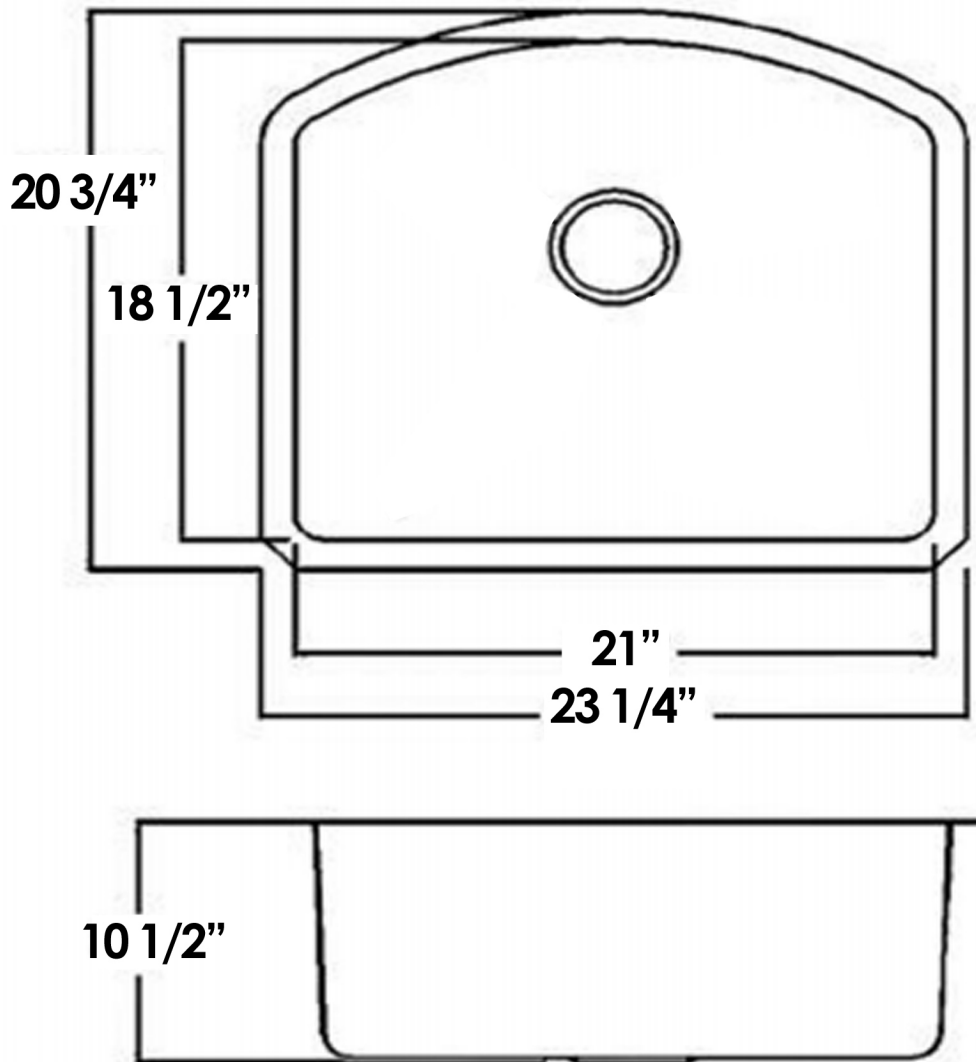

## WHE2421D

\*As Whitehaus Collection® Farmhaus Fireclay Sinks are individually handmade, sink sizes can vary and all dimensions are approximate. We strongly recommend that your sink be supplied to your cabinetmaker prior to the fabrication of your kitchen cabinets and countertops. Cutouts are not to be made until they are checked against your sink.