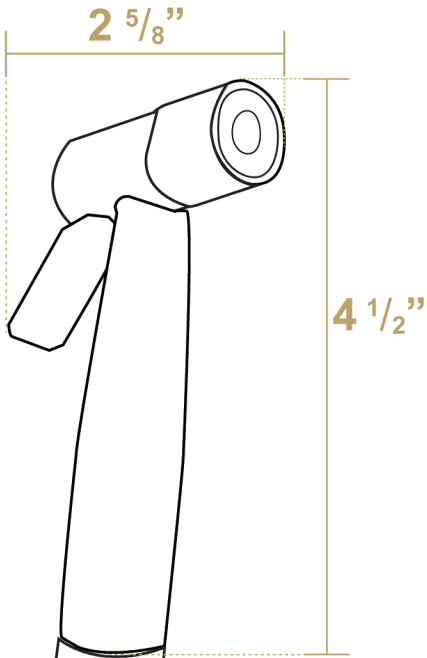

**WH771**

**Mounting Holder Dimensions (H x L)**

**3 7/8" x 1 3/4"**

**Side Spray Dimensions (H x W)**

**4 1/2" x 2 5/8"**

\*installation available for  
toilet tanks and wall mounts\*

**Hose Length 60"**

**LIVE WITH STYLE!**