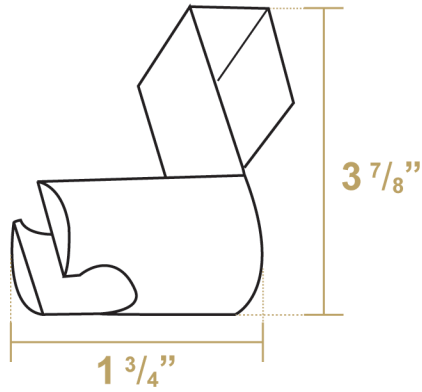

**WH771**

**Mounting Holder Dimensions (H x L)**

**3 7/8" x 1 3/4"**

**Side Spray Dimensions (H x W)**

**4 1/2" x 2 5/8"**

\*installation available for  
toilet tanks and wall mounts\*

**Hose Length 60"**

**LIVE WITH STYLE!**