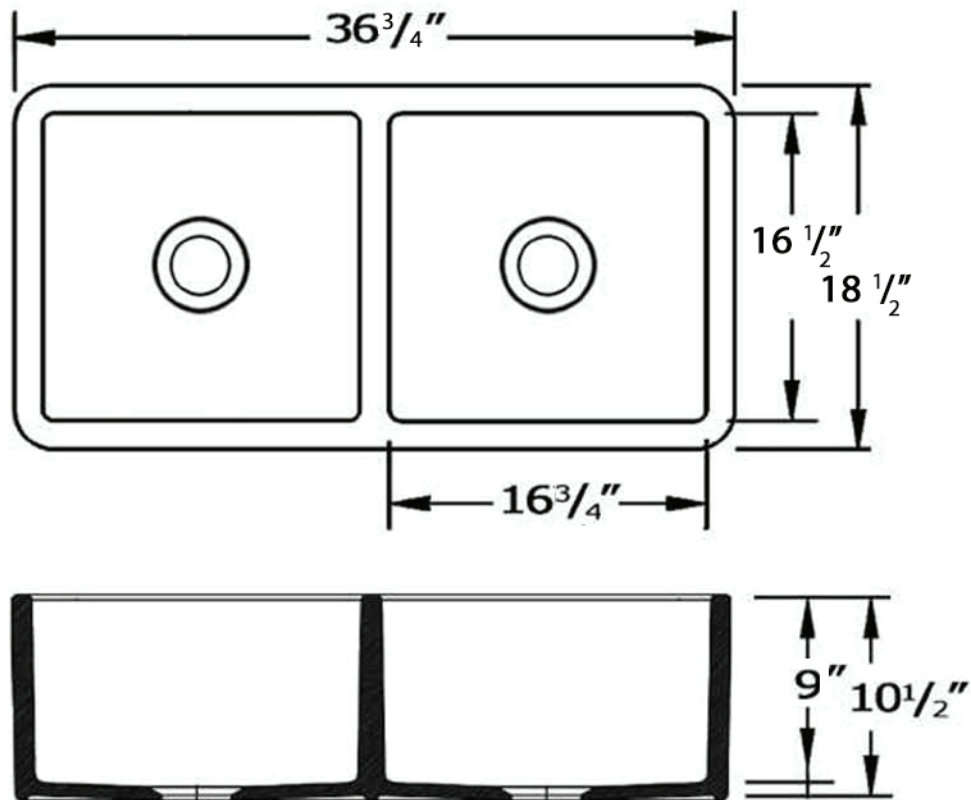

WH3719

As Whitehaus Collection® Farmhaus Fireclay Sinks are individually handmade, sink sizes can vary and all dimensions are approximate. We strongly recommend that your sink be supplied to your cabinetmaker prior to the fabrication of your kitchen cabinets and countertops. Cutouts are not to be made until they are checked against your sink. Whitehaus Collections® recommends the use of a protective grid in the bottom of the sink to avoid potential scuffing from heavy-duty cookware.